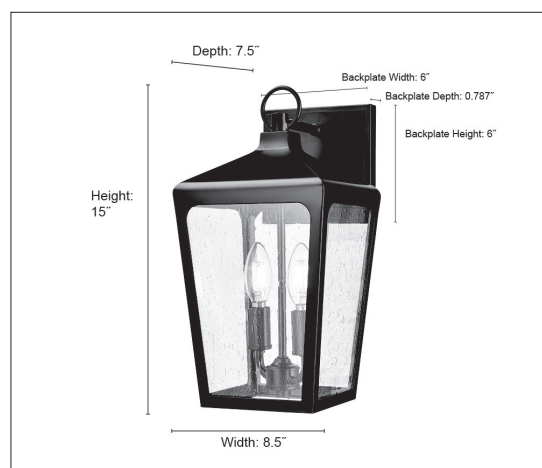

7902

BROOKS TWO LIGHT OUTDOOR WALL MOUNT

FINISH

PBK - Powder Coated Black

DIMENSIONS

Width 8.5"
Height 15"
Depth 7.5"
Backplate Width 6"
Backplate Height 6"
Backplate Depth 0.787"
Weight 6.23 lbs

MATERIAL

Steel

GLASS

Glass Clear Seeded

LAMPING

Bulbs 2-Candle
Bulb Base Candelabra (E12)
Watts per Bulb 40W
Voltage 120V
Total Wattage 80W
Bulbs Included No

CERTIFICATION

ETL Listed Wet Location

ITEM NUMBER

SKU's 7902 PBK

7902 PBK

Millennium Lighting
105 Declaration Drive
McDonough, GA 30253
www.millenniumlighting.com