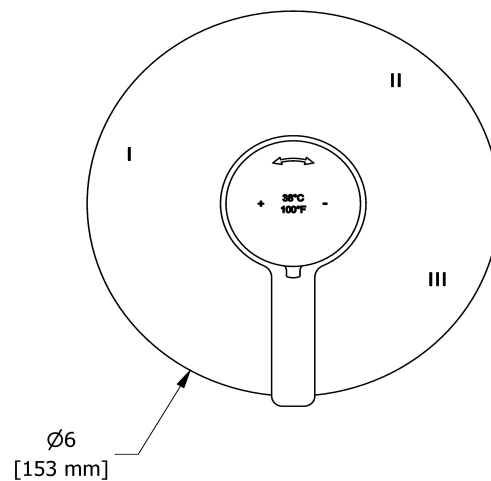

Sizes, models and finishes may differ from those presented.

Warranty

This **Riobel Inc.** product you have purchased carries a Limited Lifetime Warranty on the chrome, PVD finish, blacks and all working parts and is guaranteed from the initial purchase date against all manufacturing defects. All other finishes, including plastic components, are guaranteed for one year. All electric and/or electronic parts are covered by a 5-year limited warranty.

Customer Service

Ontario, West Canada : 888-287-5354 Quebec, Maritimes, United States : 866-473-8442

2020.11.07