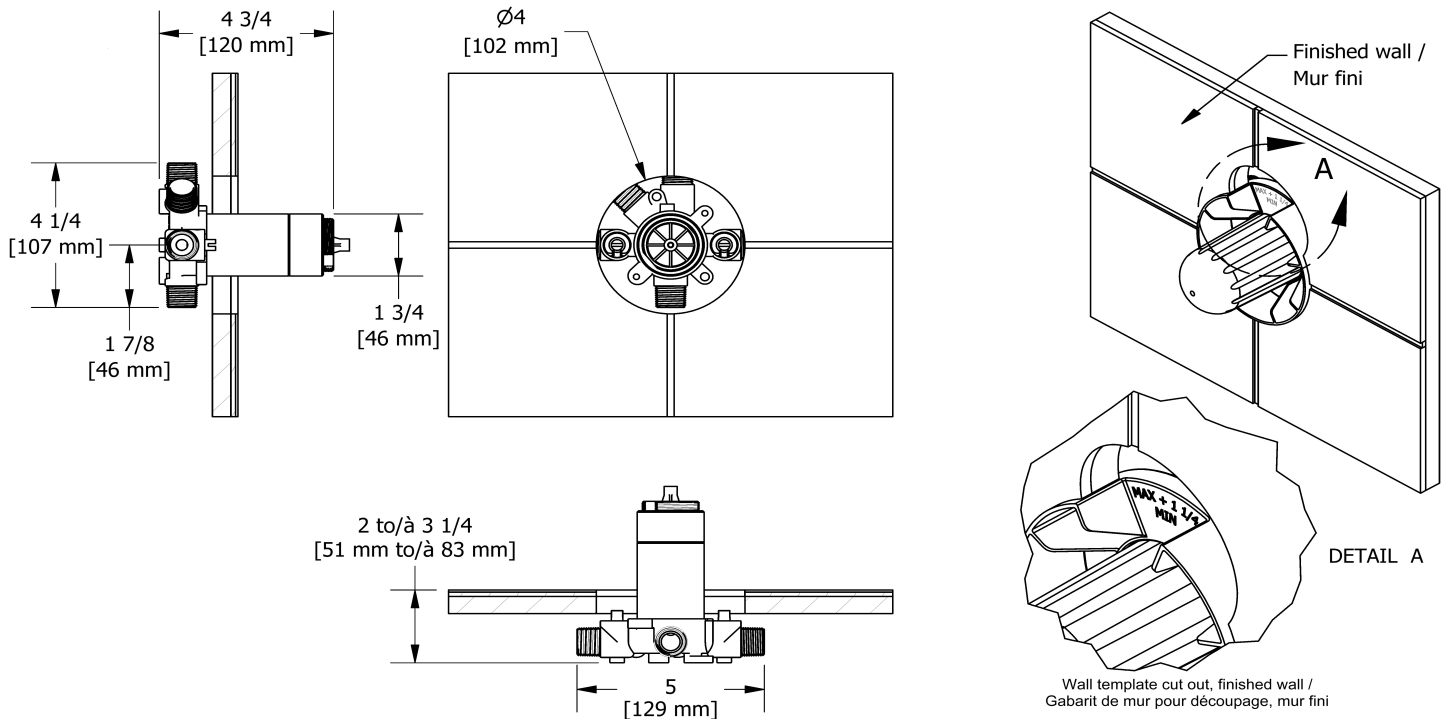

Certifications

- CSA B125.1
- ASME A112.18.1
- ASSE 1016
- CMR248 Approval

UPC®