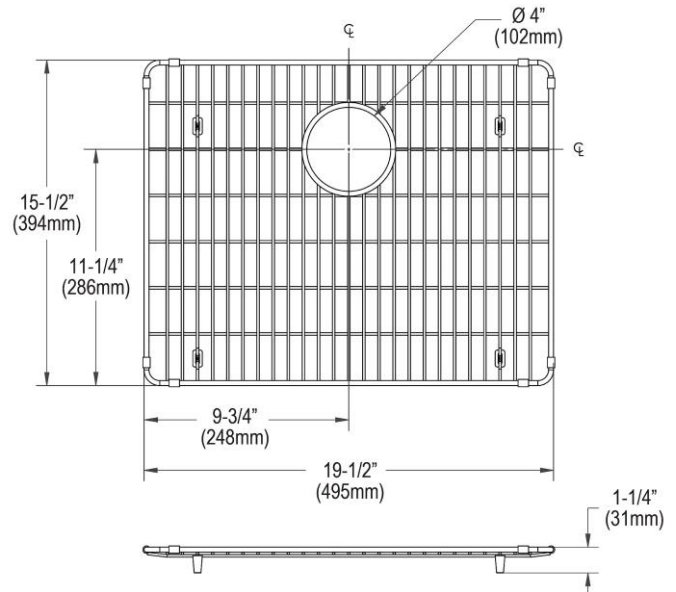

PART: _____ QTY: _____

PROJECT: _____

CONTACT: _____

DATE: _____

NOTES: _____

APPROVAL: _____

In keeping with our policy of continuing product improvement, Elkay reserves the right to change product specifications without notice. Please visit elkay.com for the most current version of Elkay product specification sheets. This specification describes an Elkay product with design, quality, and functional benefits to the user. When making a comparison of other producers' offerings, be certain these features are not overlooked.