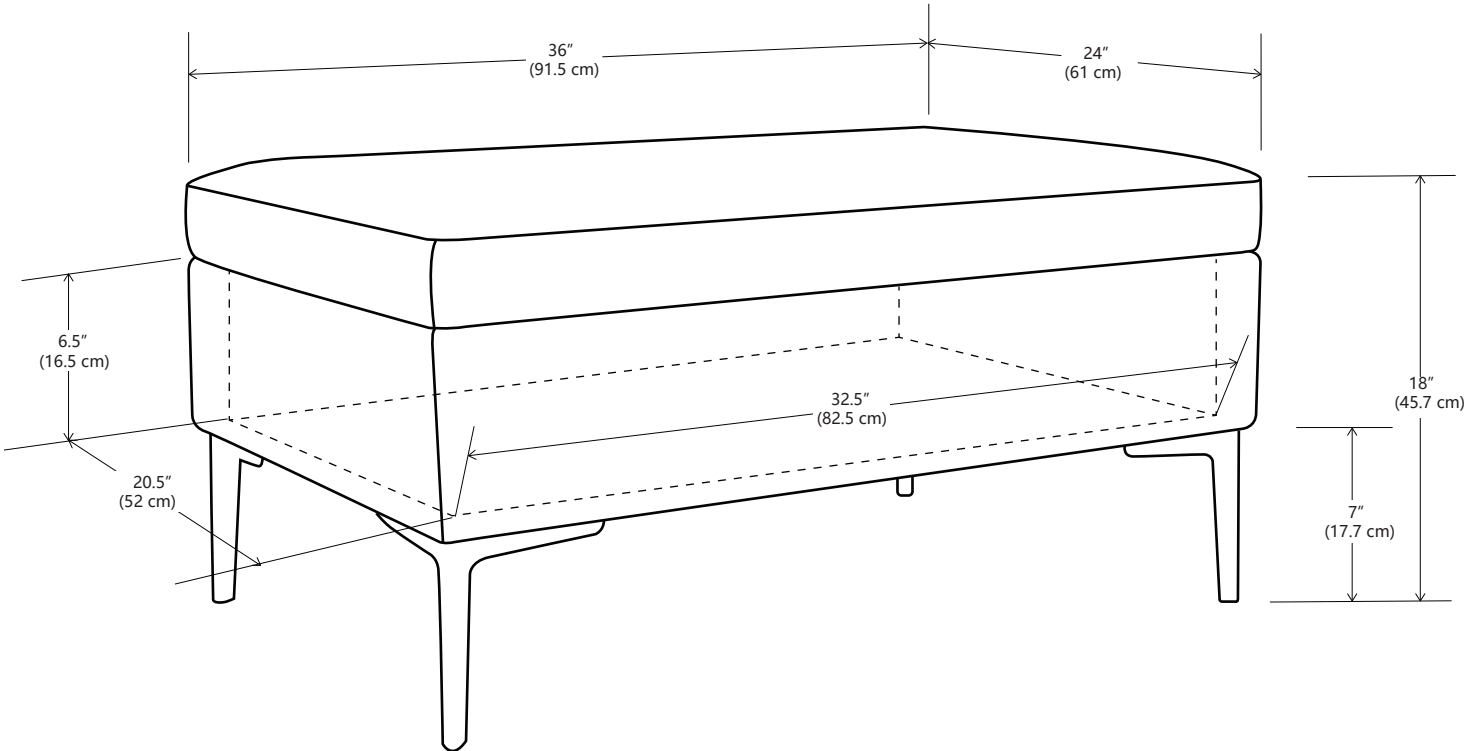

# Rebecca Rectangular Coffee Table Storage Ottoman with Lift Up Lid

**Net weight: 28.6 lbs / 13 kgs**