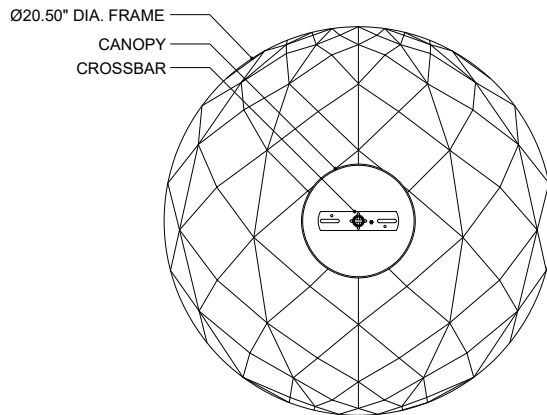

ITEM: 9000-1232

Overall Dimensions

Height: 23"

Diameter: 20.5"

TOP VIEW

CANOPY DETAIL

FRONT VIEW