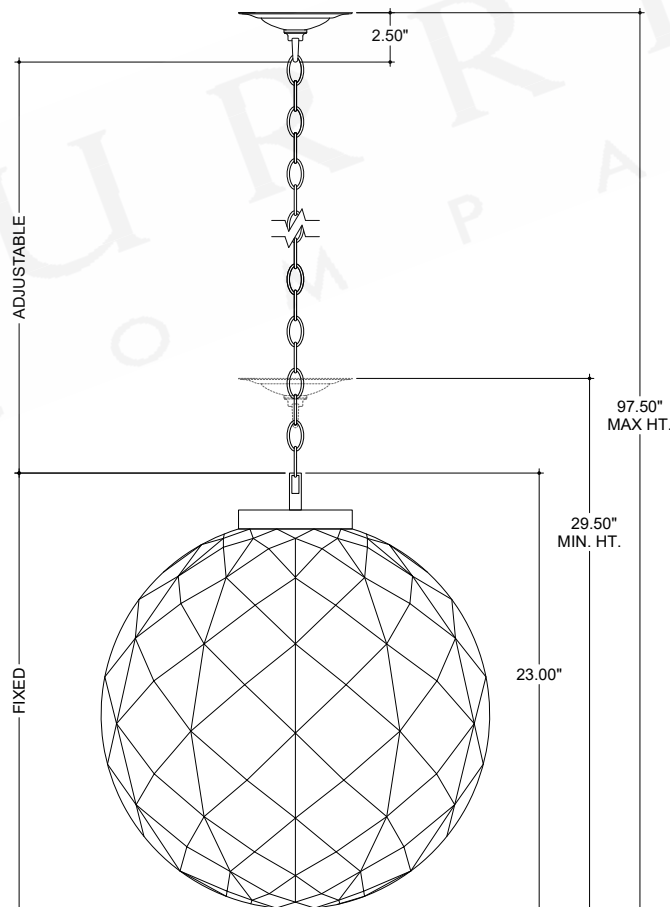

ITEM: 9000-1232

Overall Dimensions

Height: 23"

Diameter: 20.5"

TOP VIEW

CANOPY DETAIL

FRONT VIEW