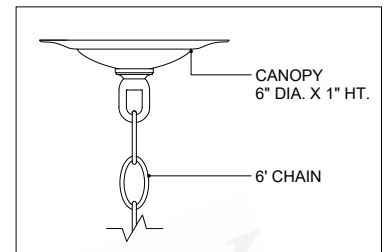

ITEM: 9000-1232

Overall Dimensions

Height: 23"

Diameter: 20.5"

TOP VIEW

CANOPY DETAIL

FRONT VIEW