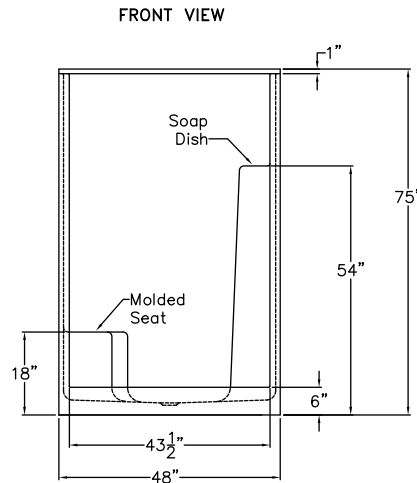

S671LH/676RH
48" x 34" x 75"

FEATURES

FINISH	PRODUCT	PIECES	WALL
AcrylX™	Shower	One	Smooth

OPTIONS

WHIRLPOOL	STANDARD COLOR	ACCESSORIES
No	White, Bone, Biscuit	Drain

TECHNICAL INFORMATION

WT	LOAD FACTOR	HANDED BY	CODES
125	1.0	Seat	ANSI 124.1, UPC

AVAILABILITY ■

Due to the nature of the materials, dimensions may vary \pm 1/2".