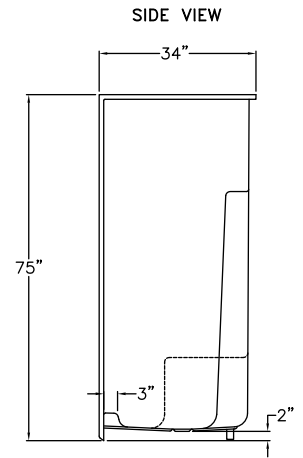

S671LH/676RH
48" x 34" x 75"

FEATURES

FINISH	PRODUCT	PIECES	WALL
AcrylX™	Shower	One	Smooth

OPTIONS

WHIRLPOOL	STANDARD COLOR	ACCESSORIES
No	White, Bone, Biscuit	Drain

TECHNICAL INFORMATION

WT	LOAD FACTOR	HANDED BY	CODES
125	1.0	Seat	ANSI 124.1, UPC

AVAILABILITY ■

Due to the nature of the materials, dimensions may vary \pm 1/2".