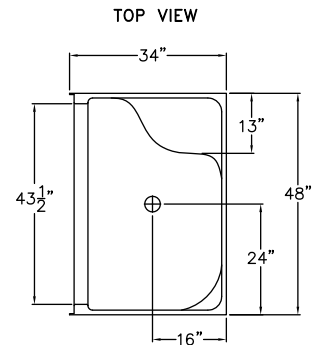

S671LH/676RH
48" x 34" x 75"

FEATURES

FINISH	PRODUCT	PIECES	WALL
AcrylX™	Shower	One	Smooth

OPTIONS

WHIRLPOOL	STANDARD COLOR	ACCESSORIES
No	White, Bone, Biscuit	Drain

TECHNICAL INFORMATION

WT	LOAD FACTOR	HANDED BY	CODES
125	1.0	Seat	ANSI 124.1, UPC

AVAILABILITY ■

Due to the nature of the materials, dimensions may vary \pm 1/2".