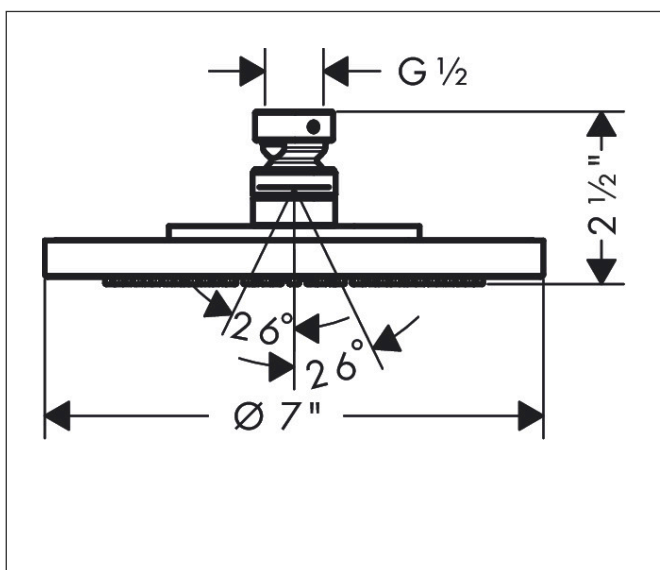

Brand	AXOR
Art. Name	AXOR Starck Showerhead 180 1-Jet, 2.5 GPM PowderRain
Art. Nr.	28615001
Surface	chrome
Pos.	1

Product Picture

Features

- shower head size: 180 mm
- Spray modes: PowderRain
- 180 no-clog spray channels
- Fully-finished matching spray face
- Flow: 2.5 GPM (9.5 L/Min)
- Spray face removable for cleaning

Drawing

Technology

Spray Types