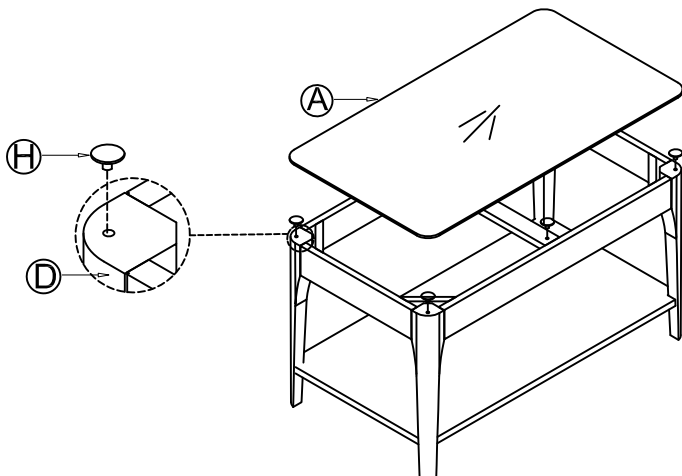

A: Glass Top		F: (8) Flat Washers	
B: Shelf		G: (8) Lock Washers	
C: Side Frame		H: (6) Suction cups	
D: (4) Legs		I: (4) Shelf Supports	
E: (8) Bolts		J: Allen Wrench	

Step 1
 Fasten the four legs to the side frame with parts (E, G & F). Tighten.

Step 2
 Place the shelf upside down into the table. Insert the shelf supports.

Step 3
 Place the table right side up. Put the suction cups on before placing the glass top.

Step 4