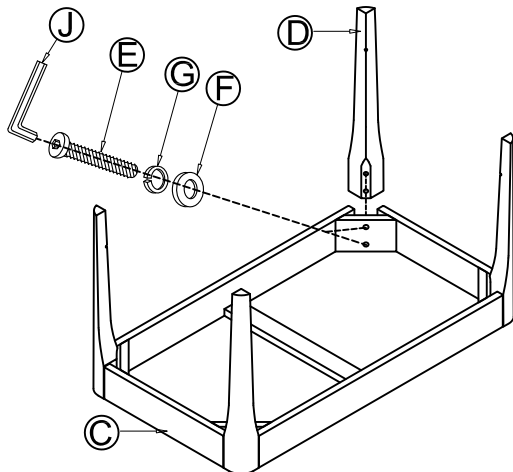

A: Glass Top		F: (8) Flat Washers	
B: Shelf		G: (8) Lock Washers	
C: Side Frame		H: (6) Suction cups	
D: (4) Legs		I: (4) Shelf Supports	
E: (8) Bolts		J: Allen Wrench	

Step 1
 Fasten the four legs to the side frame with parts (E, G & F). Tighten.

Step 2
 Place the shelf upside down into the table. Insert the shelf supports.

Step 3
 Place the table right side up. Put the suction cups on before placing the glass top.

Step 4