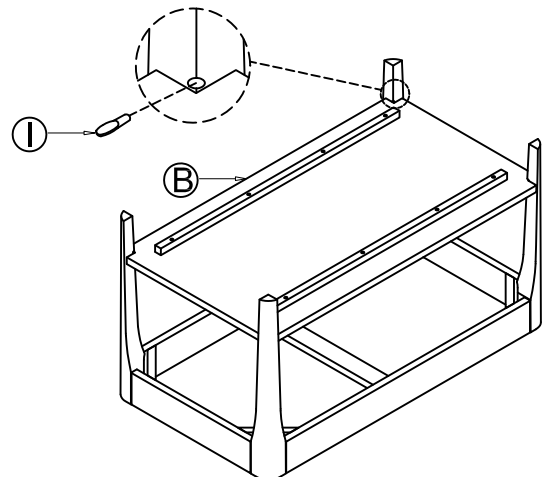

A: Glass Top		F: (8) Flat Washers	
B: Shelf		G: (8) Lock Washers	
C: Side Frame		H: (6) Suction cups	
D: (4) Legs		I: (4) Shelf Supports	
E: (8) Bolts		J: Allen Wrench	

Step 1
 Fasten the four legs to the side frame with parts (E, G & F). Tighten.

Step 2
 Place the shelf upside down into the table. Insert the shelf supports.

Step 3
 Place the table right side up. Put the suction cups on before placing the glass top.

Step 4