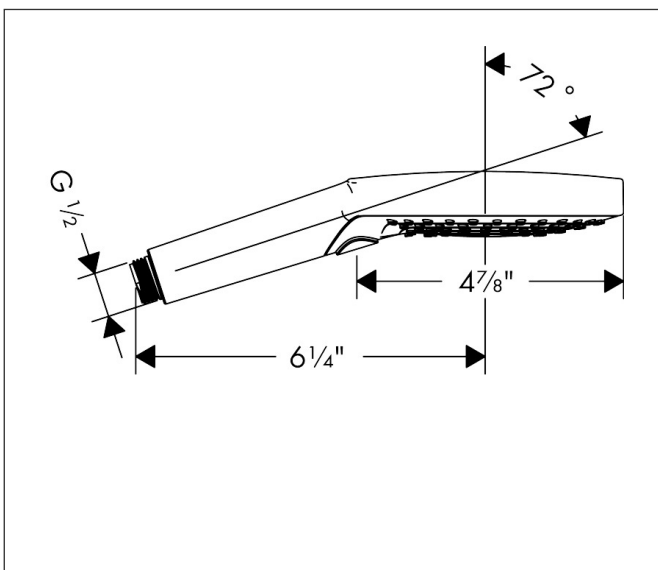

Brand AXOR  
 Art. Name **AXOR ShowerSolutions** Handshower 120 3-Jet, 1.75 GPM  
 Art. Nr. 26052251  
 Surface brushed gold optic  
 Pos. 1

## Drawing