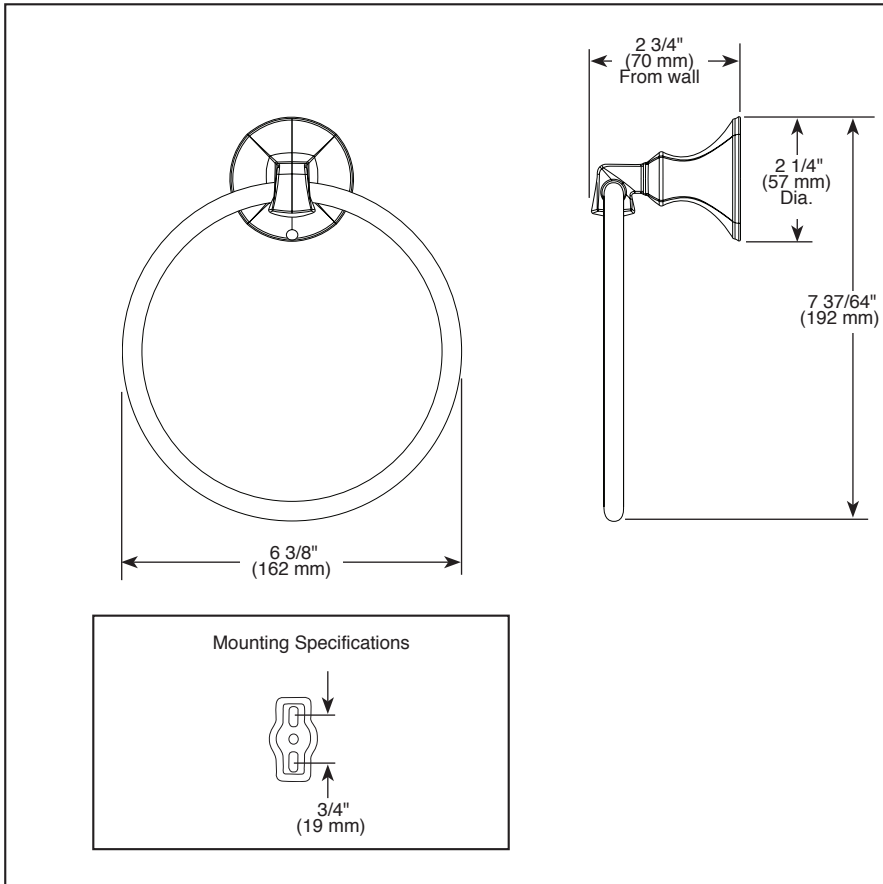

ACCESSORIES

- Ashlyn™ Bath Collection
- Towel Ring

Submitted Model No.: _____
 Specific Features: _____

▲ Designate Proper Finish Suffix

STANDARD SPECIFICATIONS:

- Wood blocking is preferable behind all wall surfaces. If wood blocking is not available, the following fasteners are suggested: Tile/Masonry-Plastic or lead Anchors Plaster/drywall-Toggle bolts.
- Mounting hardware included with product.