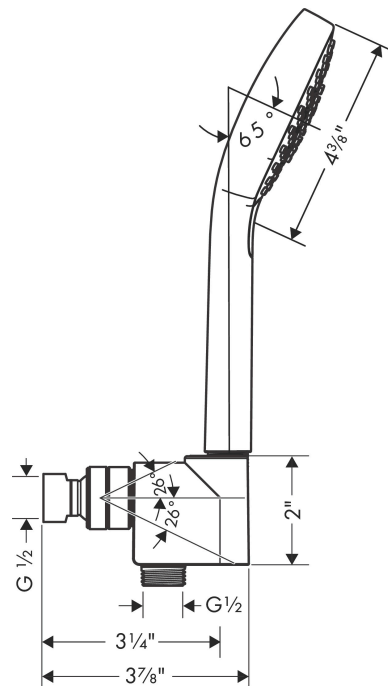

Brand	hansgrohe
Art. Name	Croma Select E Croma Select E 110 SAMSet, 1.8 GPM
Art. Nr.	04789820
Surface	brushed nickel
Pos.	1

Product Picture

Drawing

Technology

Features

- Consists of: Handshower, Handshower hose, Handshower holder
- Spray modes: SoftRain, IntenseRain, Pulsating Massage
- Select button for comfortable alternation of spray modes
- Flow: 1.75 GPM (6.6 L/Min)
- wall supports of plastic