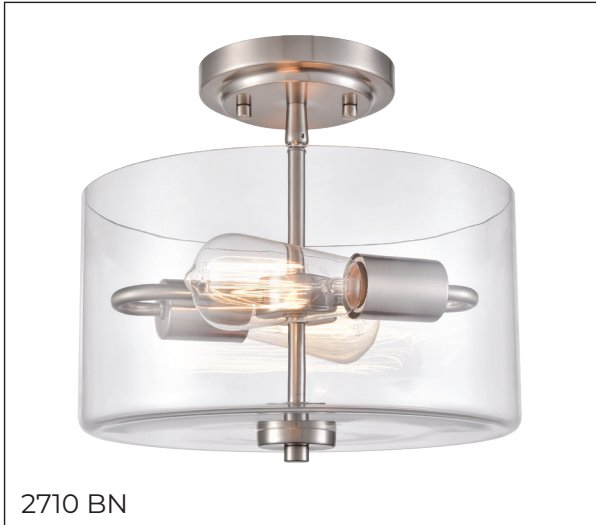

2710 - TWO LIGHT SEMI-FLUSH

2710 BN

2710 CH

2710 MB

FAMILY - VERLANA

Dimensions

Width	11"
Height	10"
Canopy Width	5.12"
Canopy Height	0.98"
Weight	5.28 lbs.

Finish & Material

Finishes	BN - Brushed Nickel CH - Chrome MB - Matte Black
----------	---

Material	Metal
----------	-------

Glass/Shade

Glass	Clear Seeded
-------	--------------

Wattage