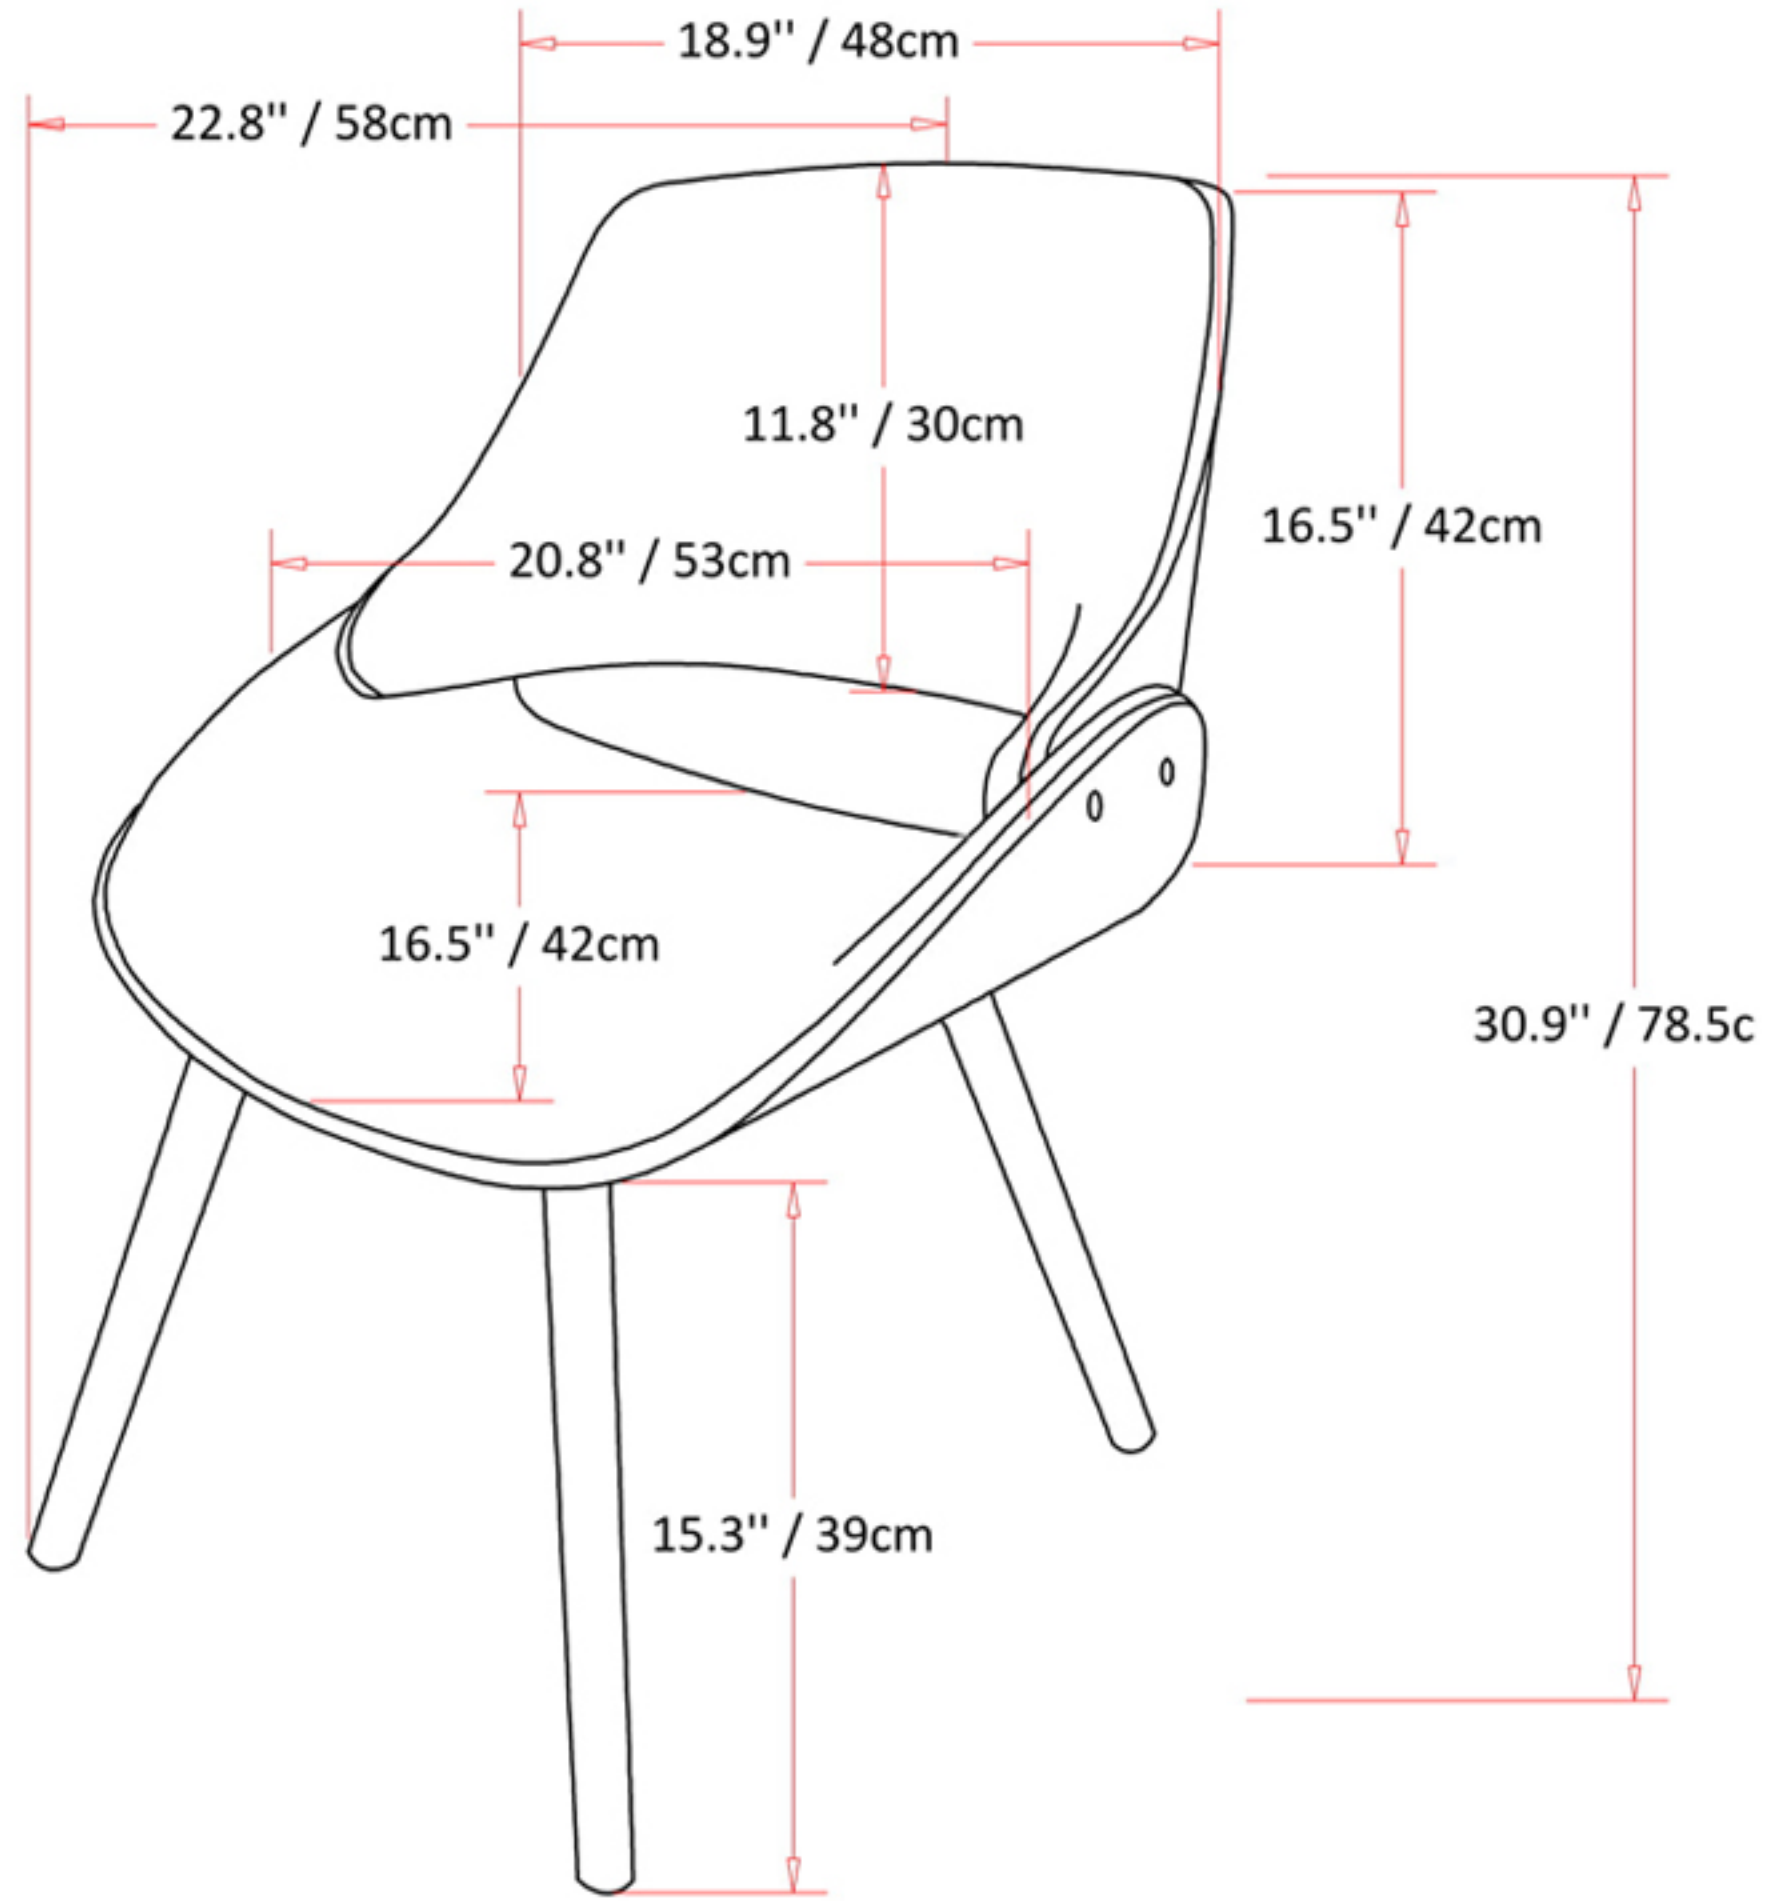

Net Weight- 115 (lb)

Net Weight: 6.8 (lbs)