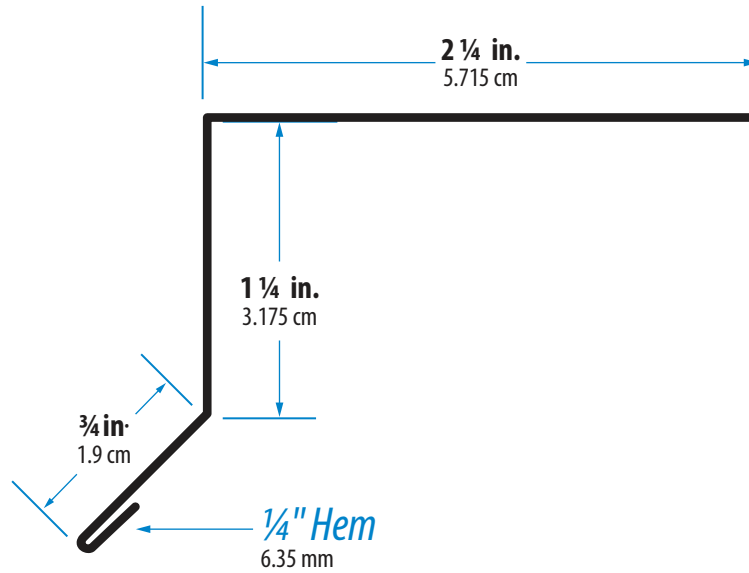

28 Gauge Galvanized Steel · 10 ft. Lengths

Galvanized	RE90G
Black	RE90BL
Clay	RE90CL
Royal Brn	RE90BRU
Tan	RE90TN
Sand	RE90SND
White	RE90WH