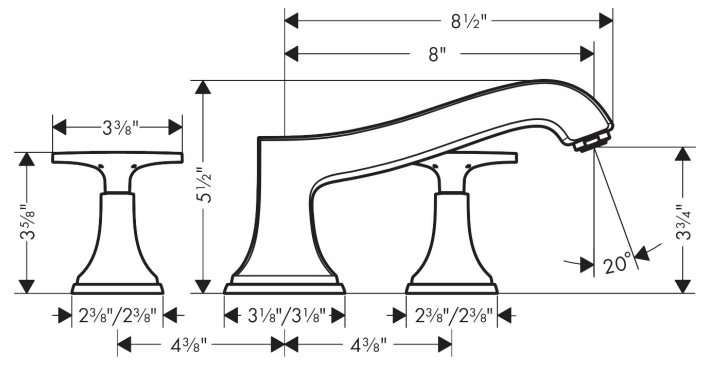

# hansgrohe

Brand hansgrohe  
Art. Name **Metropol Classic** 3-Hole Roman Tub Set Trim with Cross Handles  
Art. Nr. 31430141  
Surface brushed bronze  
Pos. 1

## Features

- Flow: 5.81 GPM (22 L/Min)
- 90° ceramic valves