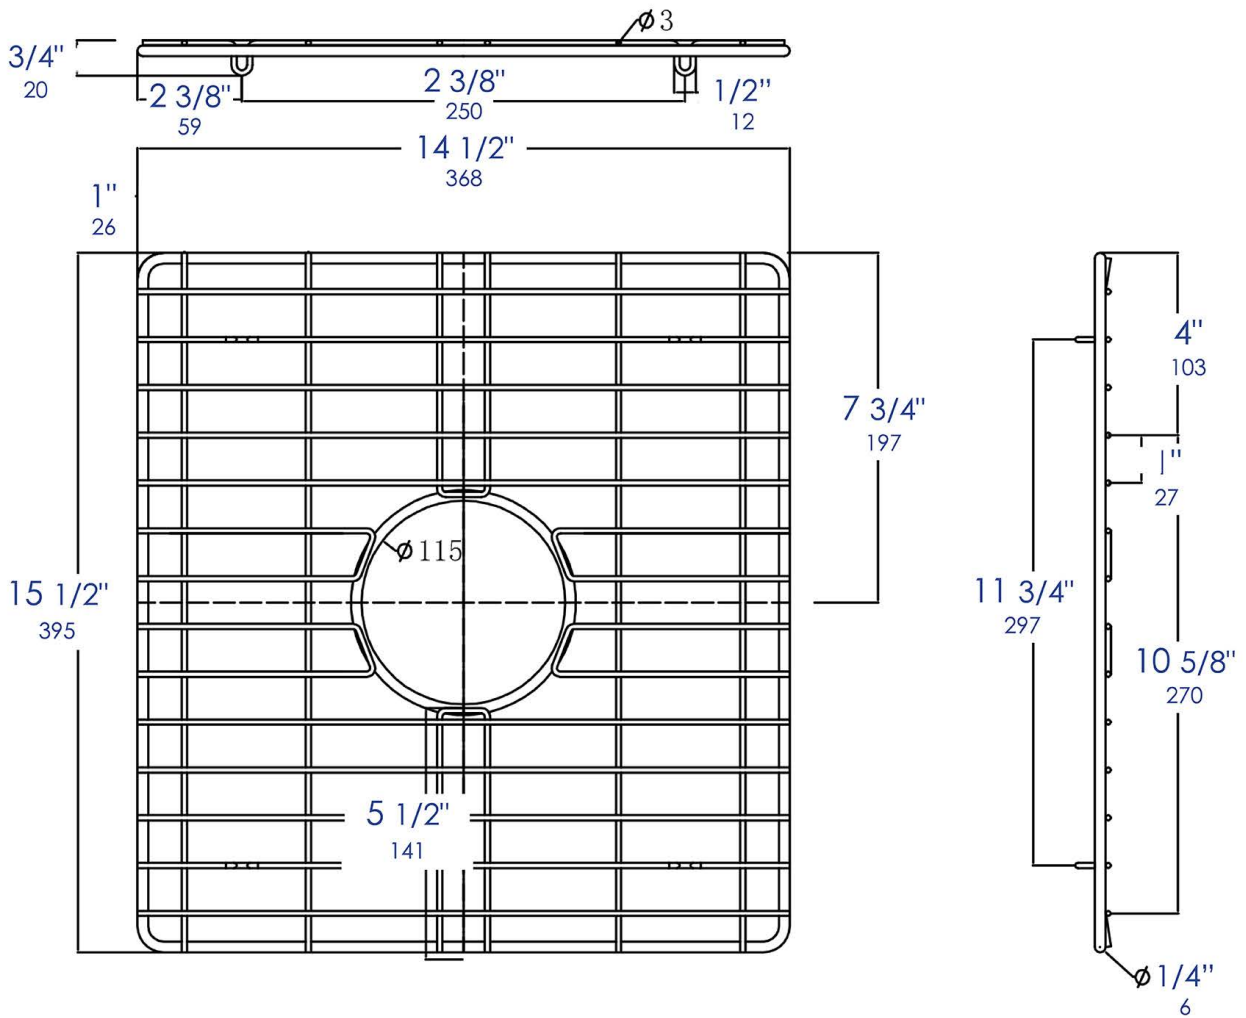

# ABGR33D

Pair of Stainless Steel Grids for  
ABF3318D

**Note:** All product dimensions are approximate and should be verified on site prior to installation.  
Visit [www.ALFIbrand.com](http://www.ALFIbrand.com) for more information.