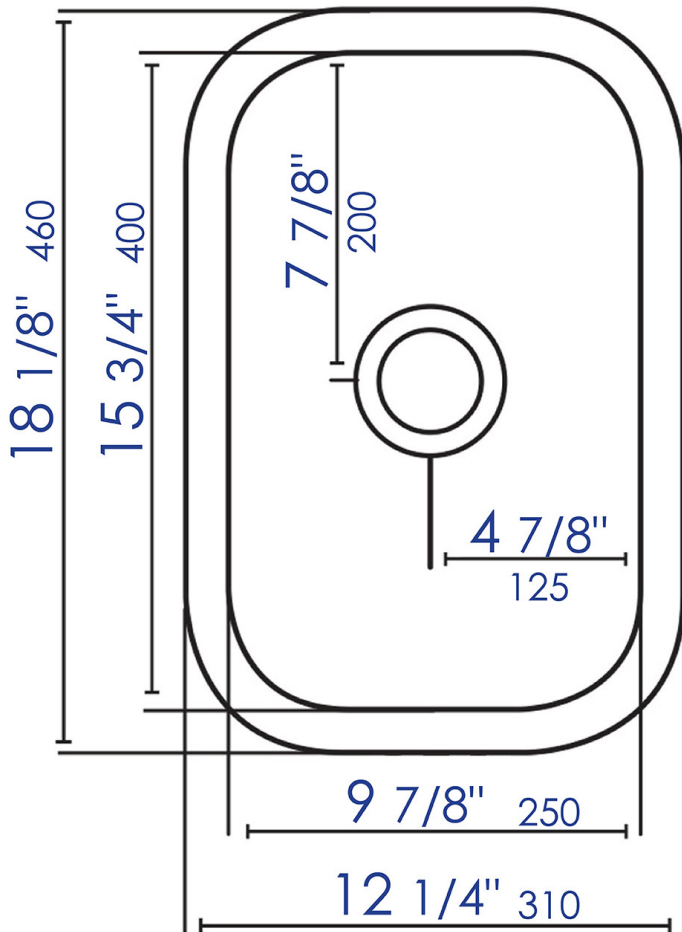

AB1218

Rectangular Fireclay Undermount or Drop In Prep / Bar Sink

Note: All product dimensions are approximate and should be verified on site prior to installation.
Visit www.ALFIbrand.com for more information.