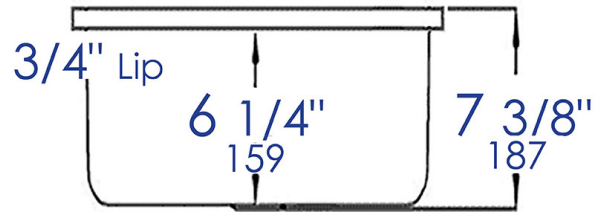

AB1218

Rectangular Fireclay Undermount or Drop In Prep / Bar Sink

Note: All product dimensions are approximate and should be verified on site prior to installation.
Visit www.ALFIbrand.com for more information.