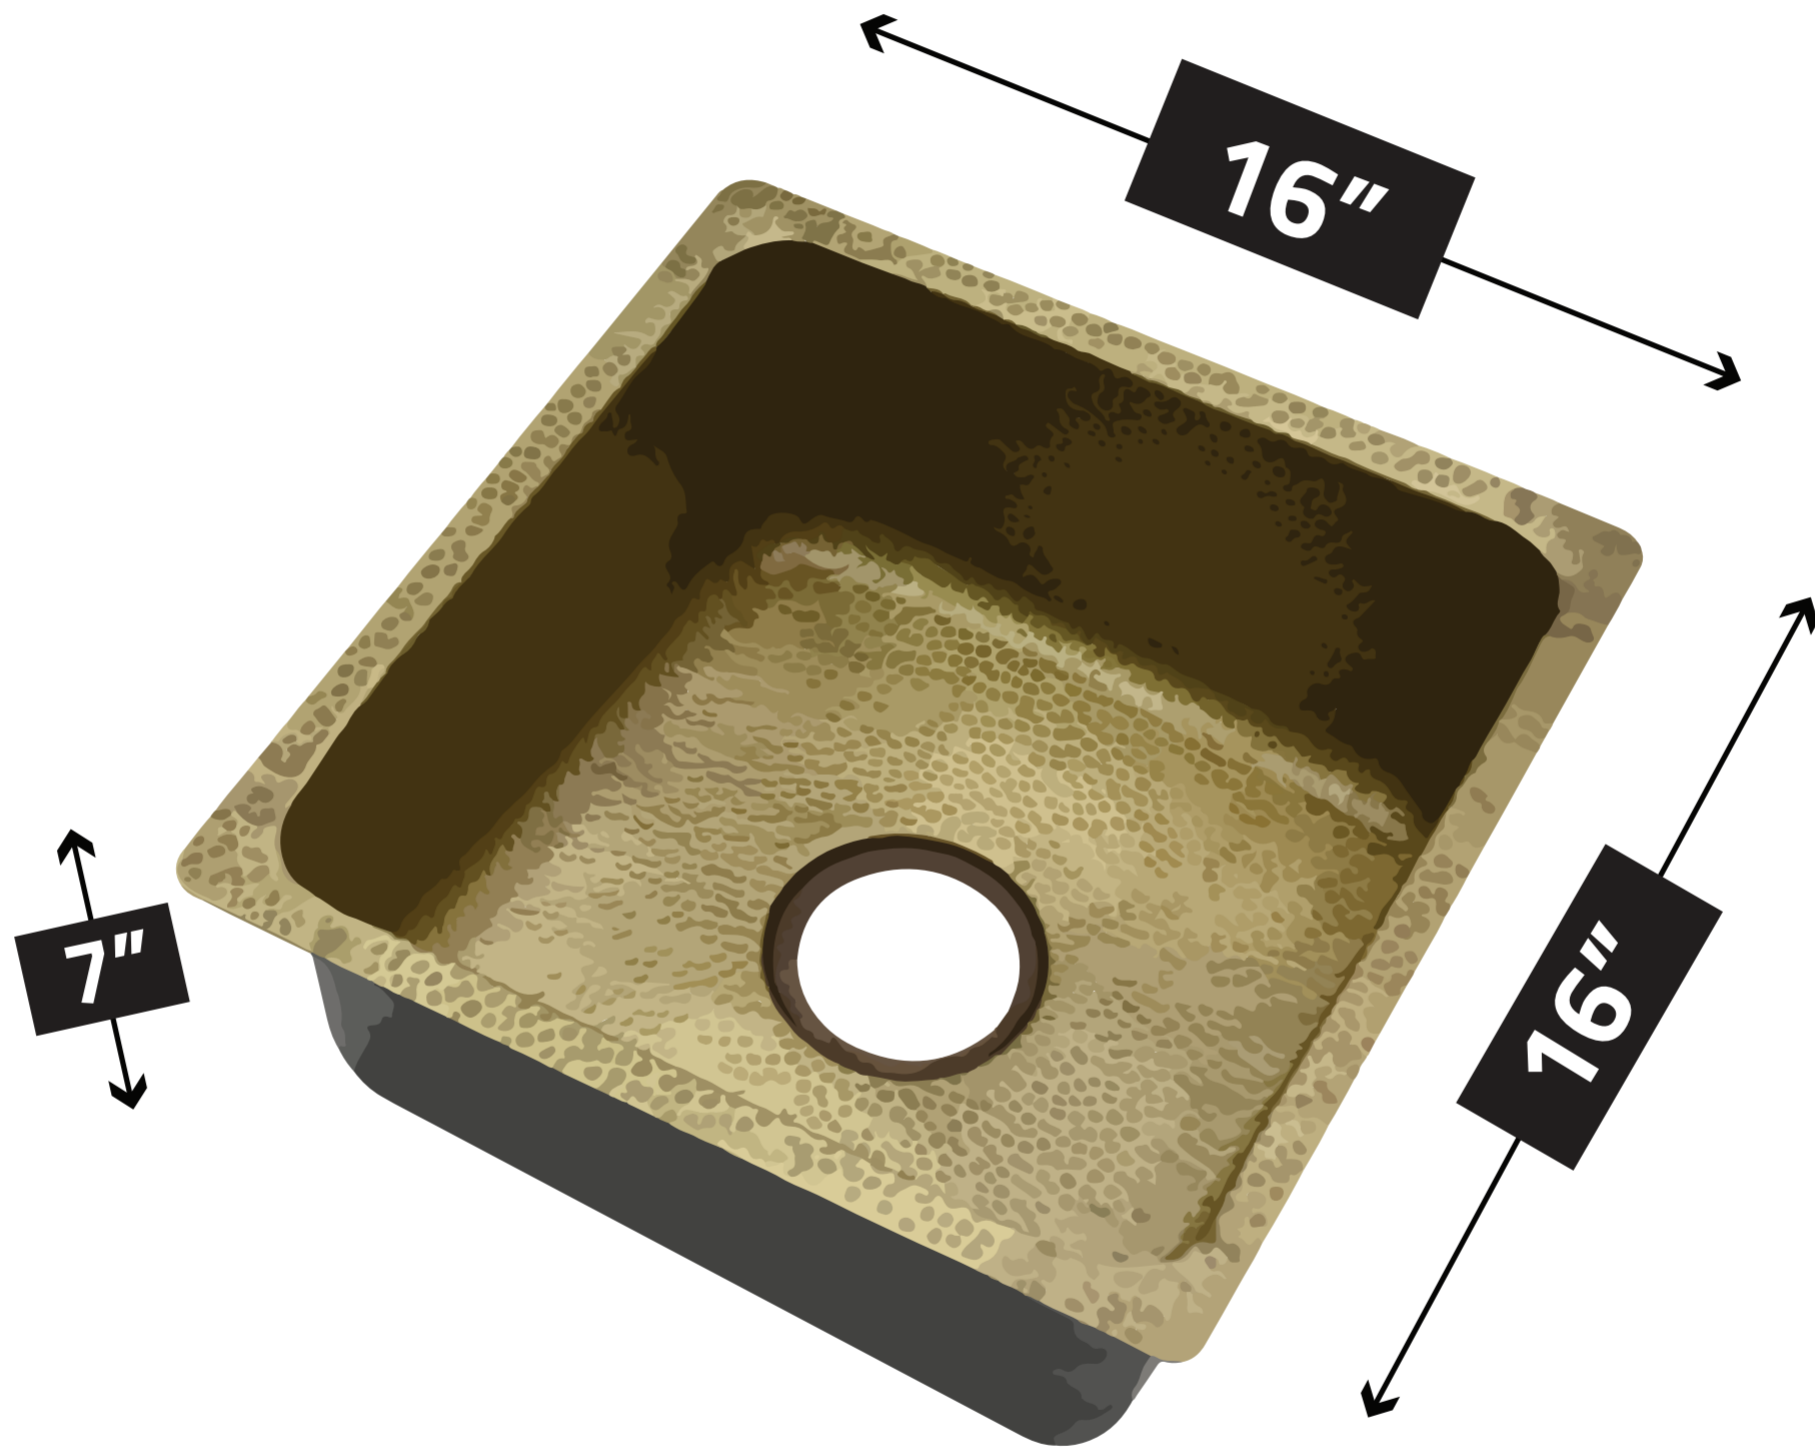

K-AZ243

DROP-IN KITCHEN SINK

NOTE:
Every unit in this series is handmade by a skilled artisan. As a result, color, texture and size will vary slightly with each unit. The measurements displayed should be taken as an approximation of the finished product.