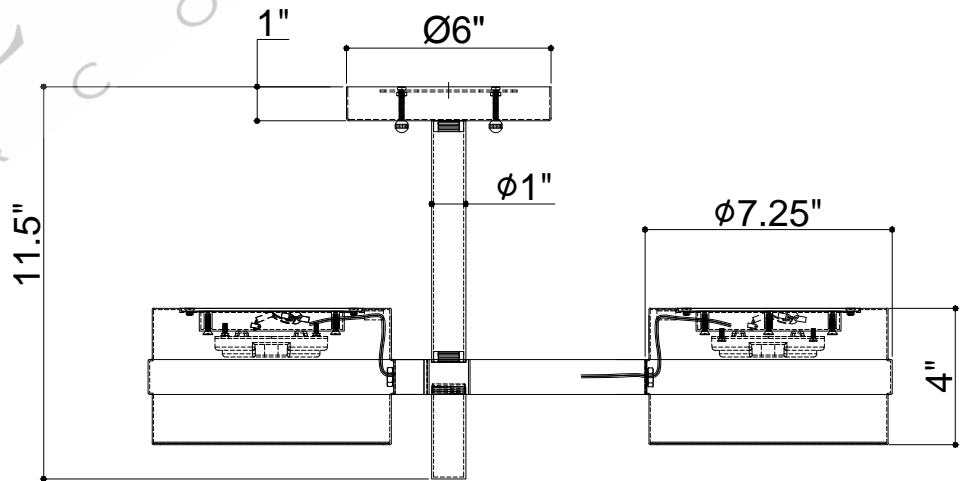

7.25"DIA\*4"H SHADE  
6"DIA\*1"H CANOPY  
26"DIA\*11.5"H BODY

Ø26"

TOP VIEW

FRONT VIEW

9000-1171B  
ALL WORK © 2023 CURREY & COMPANY