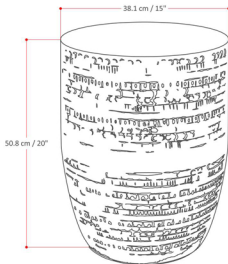

Johnsen Metal Table

Net Weight: 9.24 (lb)