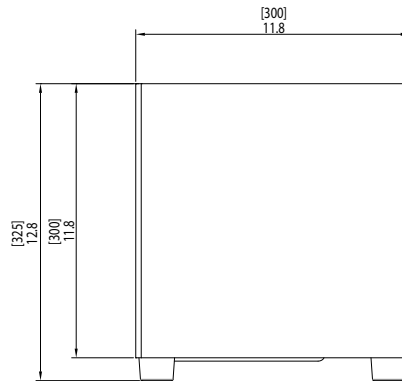

SUBB8.2

SPEAKER SPECIFICATIONS

SUBB8.2

Speaker Type: Powered 8" Vented Subwoofer

Woofer: 8" Polypropylene Cone with Rubber Surround

Impedance: 8 ohms

Voice Coil: 2" Copper-Wound

Overall Dimensions: 12.8" (325mm) x 11.8" (299.72mm) x 11.8" (299.72mm)

Power: 150 watts

Freq. Response: 38-150 Hz

Phase: 0-180°

ELURa

SOUND + PERFORMANCE