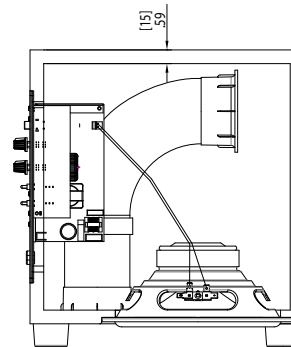

SUBB8.2

SPEAKER SPECIFICATIONS

SUBB8.2

Speaker Type: Powered 8" Vented Subwoofer

Woofer: 8" Polypropylene Cone with Rubber Surround

Impedance: 8 ohms

Voice Coil: 2" Copper-Wound

Overall Dimensions: 12.8" (325mm) x 11.8" (299.72mm) x 11.8" (299.72mm)

Power: 150 watts

Freq. Response: 38-150 Hz

Phase: 0-180°

ELURa

SOUND + PERFORMANCE