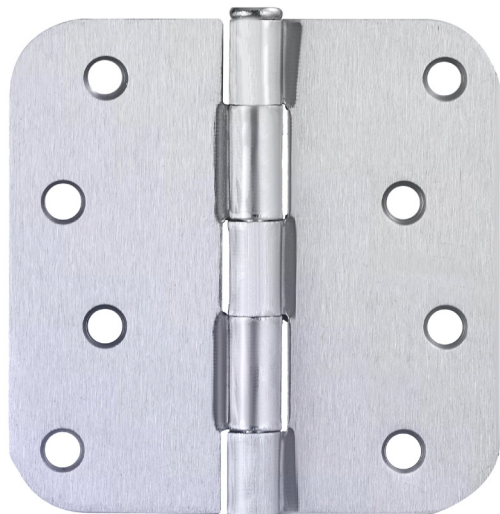

8-Hole 4" x 4", 5/8" Radius Door Hinge 12-Pack
Brushed Chrome

SPECIFICATIONS

MATERIAL CONSTRUCTION:	Steel
MOUNTING HARDWARE INCLUDED:	#9 x 3/4" screws x 6
TOOLS NEEDED FOR INSTALLATION:	Screwdriver
ASSEMBLED DIMENSIONS:	4" H x 4" L x 0.125" W
ASSEMBLED WEIGHT:	3.24 lbs
CORNER RADIUS:	5/8"
HINGE TYPE:	Butt Hinge