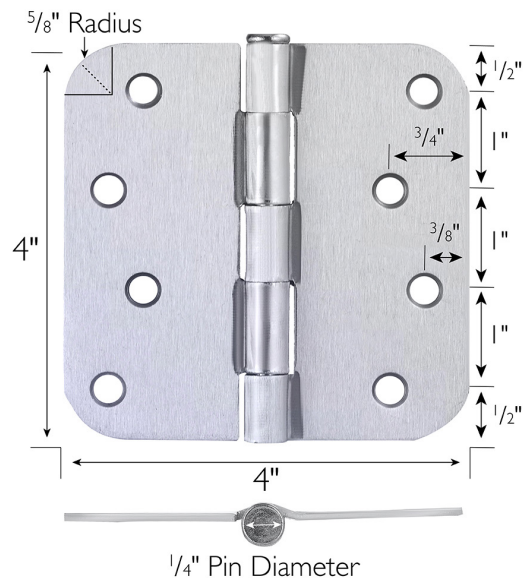

8-Hole 4" x 4", 5/8" Radius Door Hinge 12-Pack
Brushed Chrome

SPECIFICATIONS

MATERIAL CONSTRUCTION:	Steel
MOUNTING HARDWARE INCLUDED:	#9 x 3/4" screws x 6
TOOLS NEEDED FOR INSTALLATION:	Screwdriver
ASSEMBLED DIMENSIONS:	4" H x 4" L x 0.125" W
ASSEMBLED WEIGHT:	3.24 lbs
CORNER RADIUS:	5/8"
HINGE TYPE:	Butt Hinge