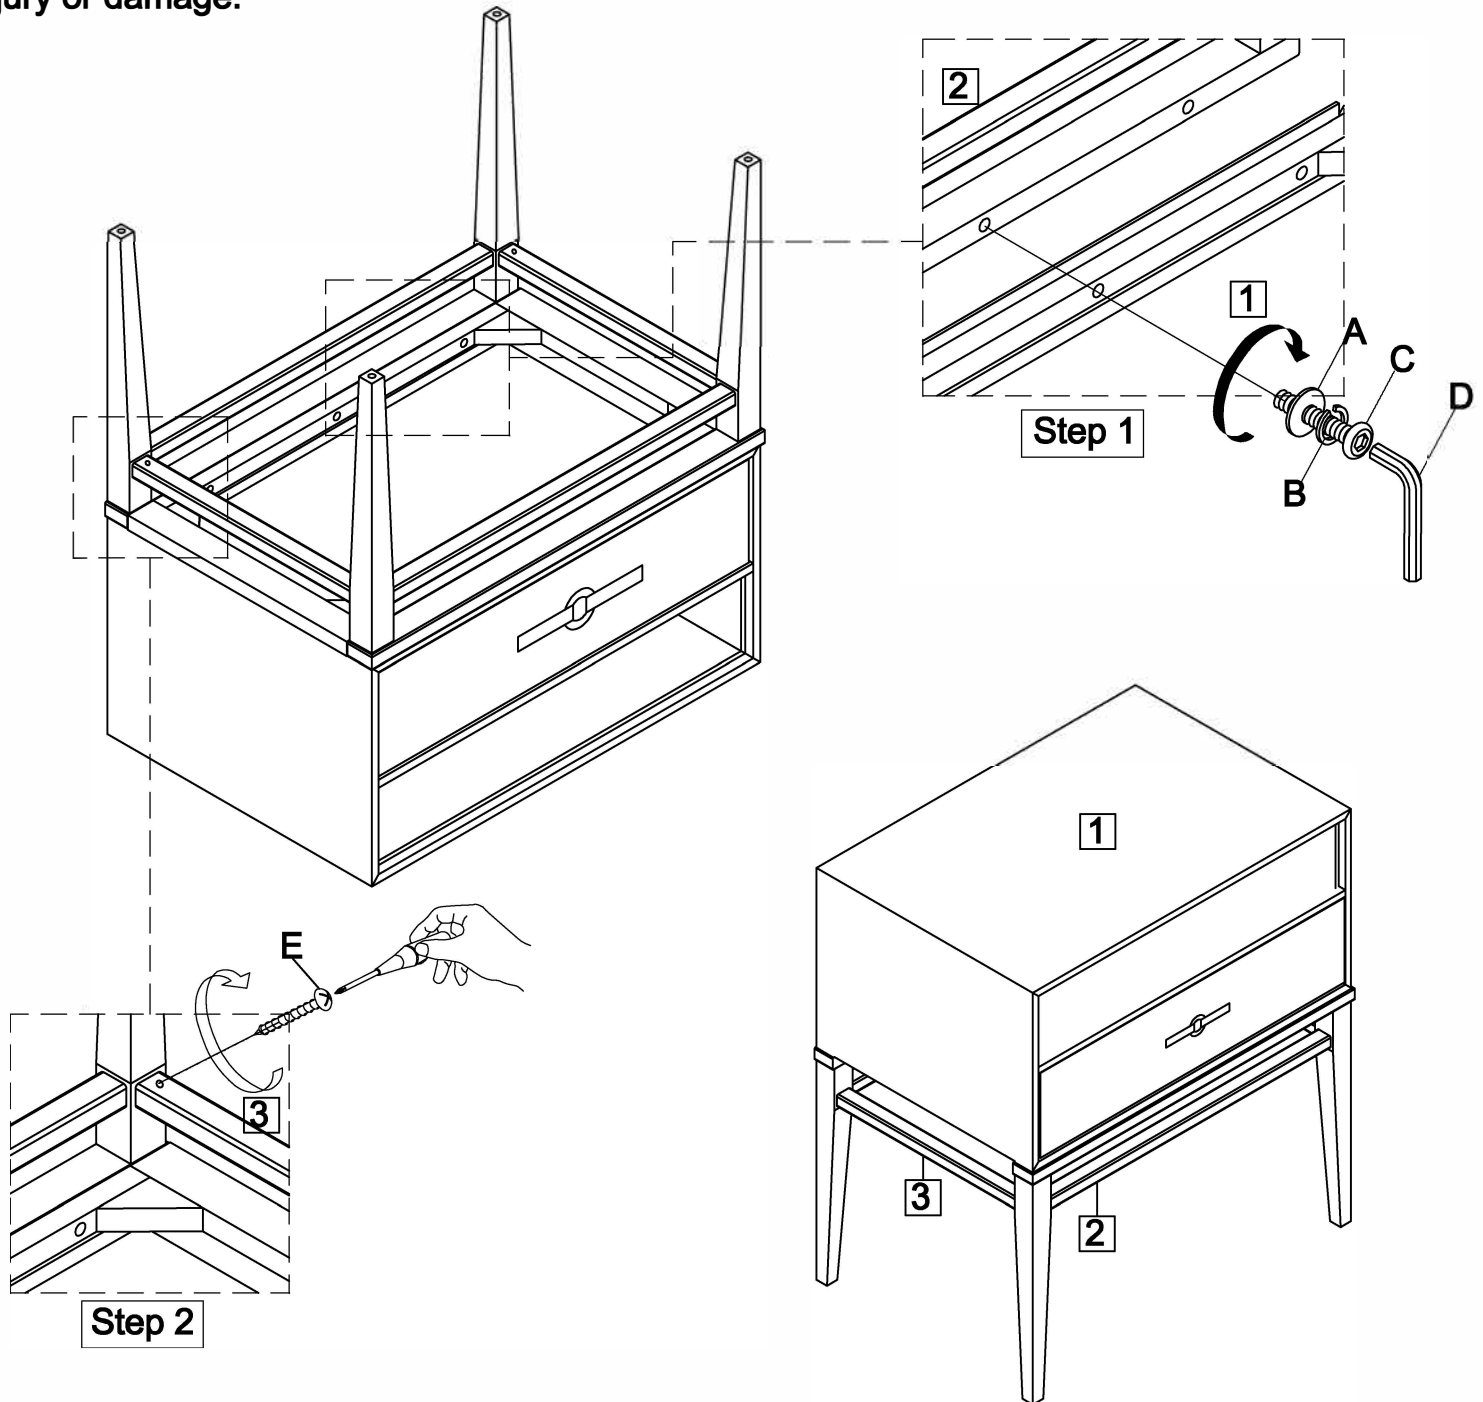

Thank you for purchasing this quality product from A.R.T. Furniture. Be sure to check all packing material for parts which may have come loose inside the carton during shipment. Identify and count all parts and compare with the parts list below.

**Note:** Some furniture is heavy, it is recommended that two people assembly this item to avoid injury or damage.

No.	Hardware List		
A		$\frac{5}{16}$ " Flat Washer	6
B		$\frac{5}{16}$ " Lock Washer	6
C		$\frac{5}{16}$ " x 1- $\frac{3}{4}$ " Bolt	6
D		4mm Allen Wrench	1
E		#8x1- $\frac{1}{2}$ " Screw	4

Parts List			
1		Nightstand Top	1
2		Leg frame	2
3		Stretcher	2