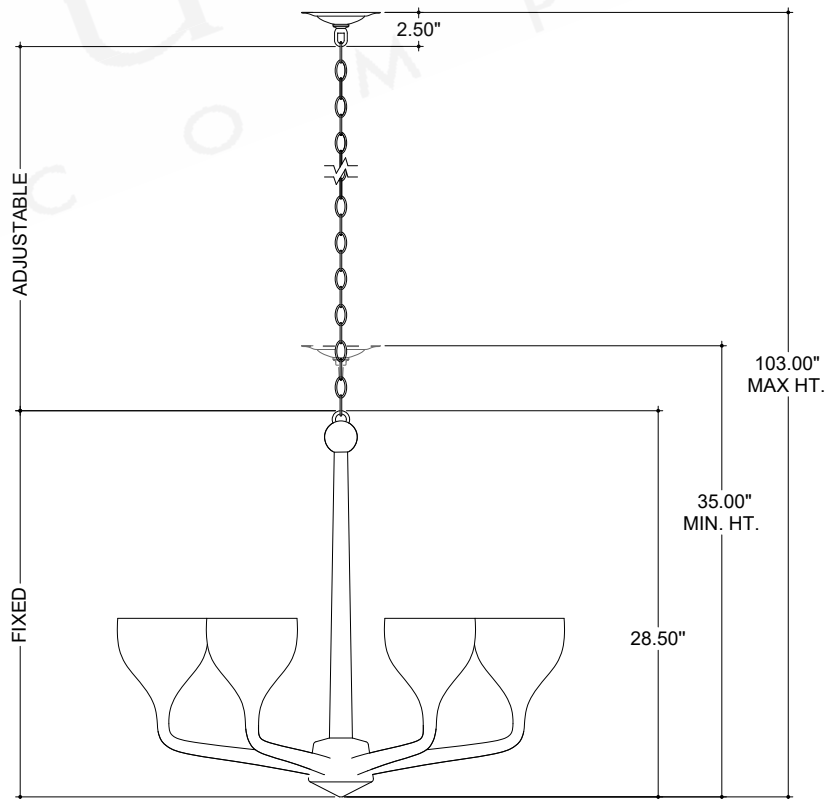

ITEM: 9000-1248

Overall Dimensions

Height: 28.5"

Diameter: 34.25"

CANOPY DETAIL

TOP VIEW

FRONT VIEW