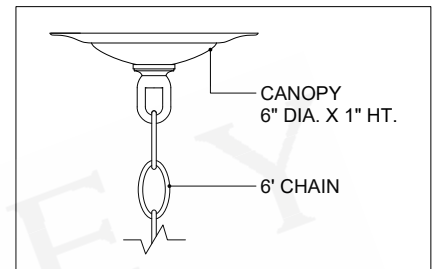

ITEM: 9000-1248

Overall Dimensions

Height: 28.5"

Diameter: 34.25"

CANOPY DETAIL

TOP VIEW

FRONT VIEW