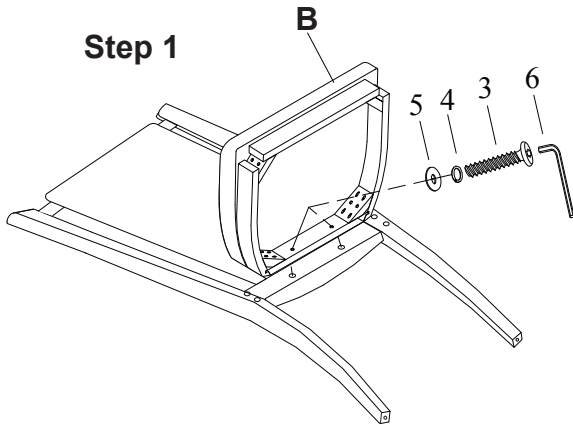

A.R.T. FURNITURE® ASSEMBLY INSTRUCTIONS

Blanc Uhp. Back Side Chair
289206-1017

Thank you for purchasing this quality product from A.R.T. Furniture. Be sure to check all packing material for parts which may have come loose inside the carton during shipment. Identify and count all parts and compare with the parts list below.

Note: Some furniture is heavy, it is recommended that two people assembly this item to avoid injury or damage.

Step 1