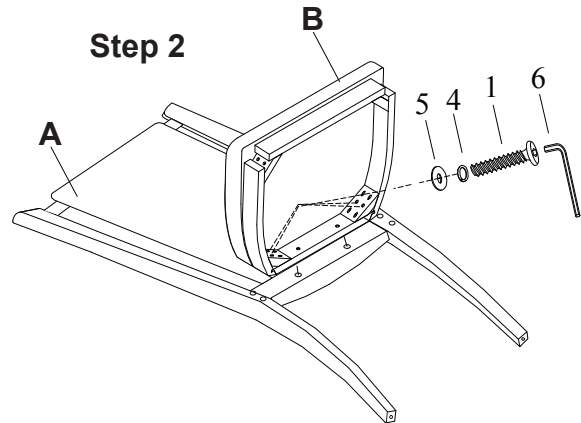

A.R.T. FURNITURE® ASSEMBLY INSTRUCTIONS

Blanc Uhp. Back Side Chair
289206-1017

Thank you for purchasing this quality product from A.R.T. Furniture. Be sure to check all packing material for parts which may have come loose inside the carton during shipment. Identify and count all parts and compare with the parts list below.

Note: Some furniture is heavy, it is recommended that two people assembly this item to avoid injury or damage.

Step 1

Step 2

Step 3

No.	Hardware List		Qt.
1		$\frac{5}{16}$" x 2" $\frac{3}{4}$ Bolt	4
2		$\frac{5}{16}$" x 2" $\frac{1}{2}$ Bolt	4
3		$\frac{5}{16}$" x 1" $\frac{3}{4}$ Bolt	2
4		$\frac{5}{16}$" Lock Washer	10
5		$\frac{5}{16}$" Flat Washer	10
6		5mm Allen key	1

No.	Parts List		Qt.
A		Chair back	1
B		Seat frame	1
C		Front Legs	2