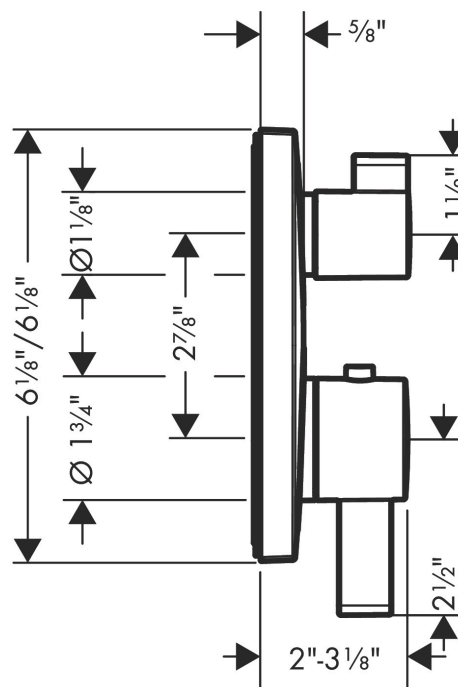

Brand	hansgrohe
Art. Name	Ecostat Square Thermostatic Trim with Volume Control
Art. Nr.	15712701
Surface	matte white
Pos.	1

Product Picture

Drawing

Features

- Volume control for 1 outlet
- Flow: 6.0 GPM (22.7 L/Min)
- Thermostatic cartridge, Ceramic cartridge
- Anti-scald 100° safety stop
- Optimized for water-efficient shower products