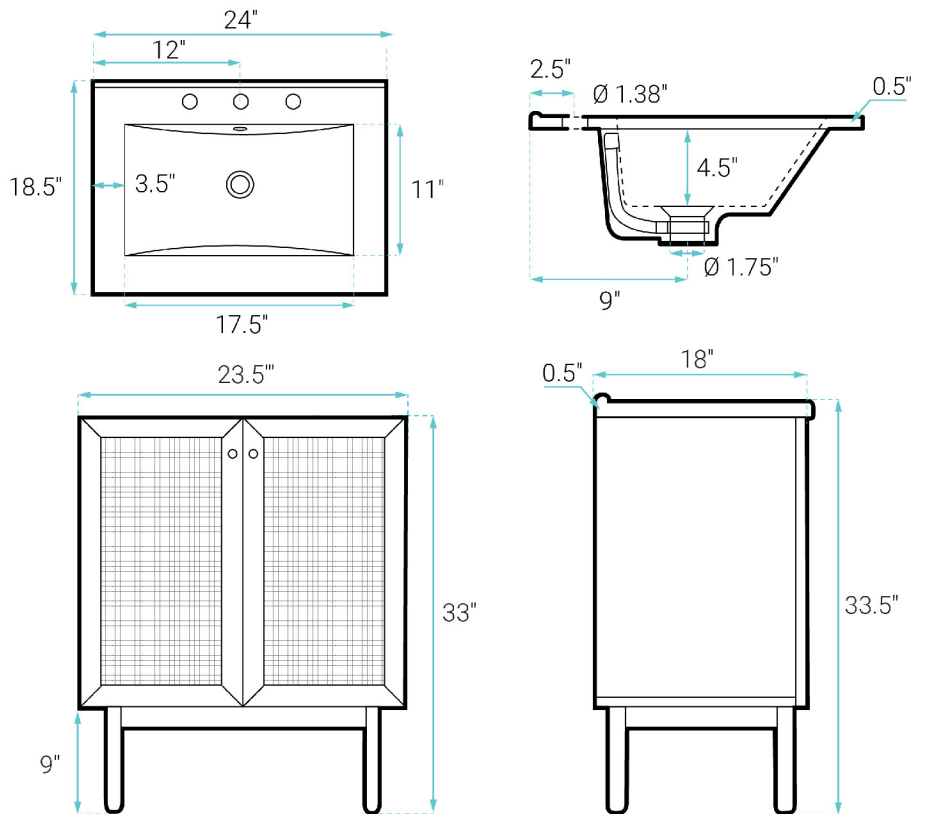

Classé

Swiss Madison®
well made forever

Freestanding Vanity SM-BV662NO-3MB

FEATURES:

- Sleek, freestanding design
- Glazed ceramic, single sink
- Standard 1.75" drain hole
- Standard 1.38" faucet hole
- Chrome-finish overflow
- Wooden legs

INSTALLATION:

Freestanding, assembly required

COLORS & FINISHES:

- Oak: SM-BV662
- Black: SM-BV662B
- Dark Walnut: SM-BV662WN
- Natural Oak: SM-BV662NO

SPECIFICATIONS:

N.W: 69 lb.

W: 24" x D: 18.5" x H: 33.5"

Inner Sink: D: 11" x W: 17.5" x H: 4.5"

INCLUDED PARTS:

- Freestanding Vanity: SM-BV662NO-C
- Vanity Top Sink: SM-VT324-3MB
- Leg: SM-BVP07NO
- Cabinet Hardware: SM-BVP09

REQUIRED PARTS:

- Sink Drain*
- Drain Trap*
- Faucet*
- Water Supply Lines