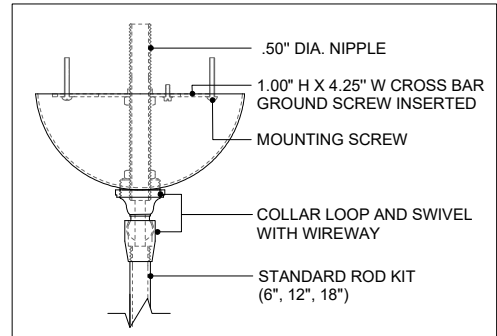

31.50" DIA. BODY
 6.00" DIA. CANOPY
 UNIVERSAL
 BACKPLATE
 (3.00" H x 4.00" W)

TOP VIEW

CANOPY DETAIL

FRONT VIEW