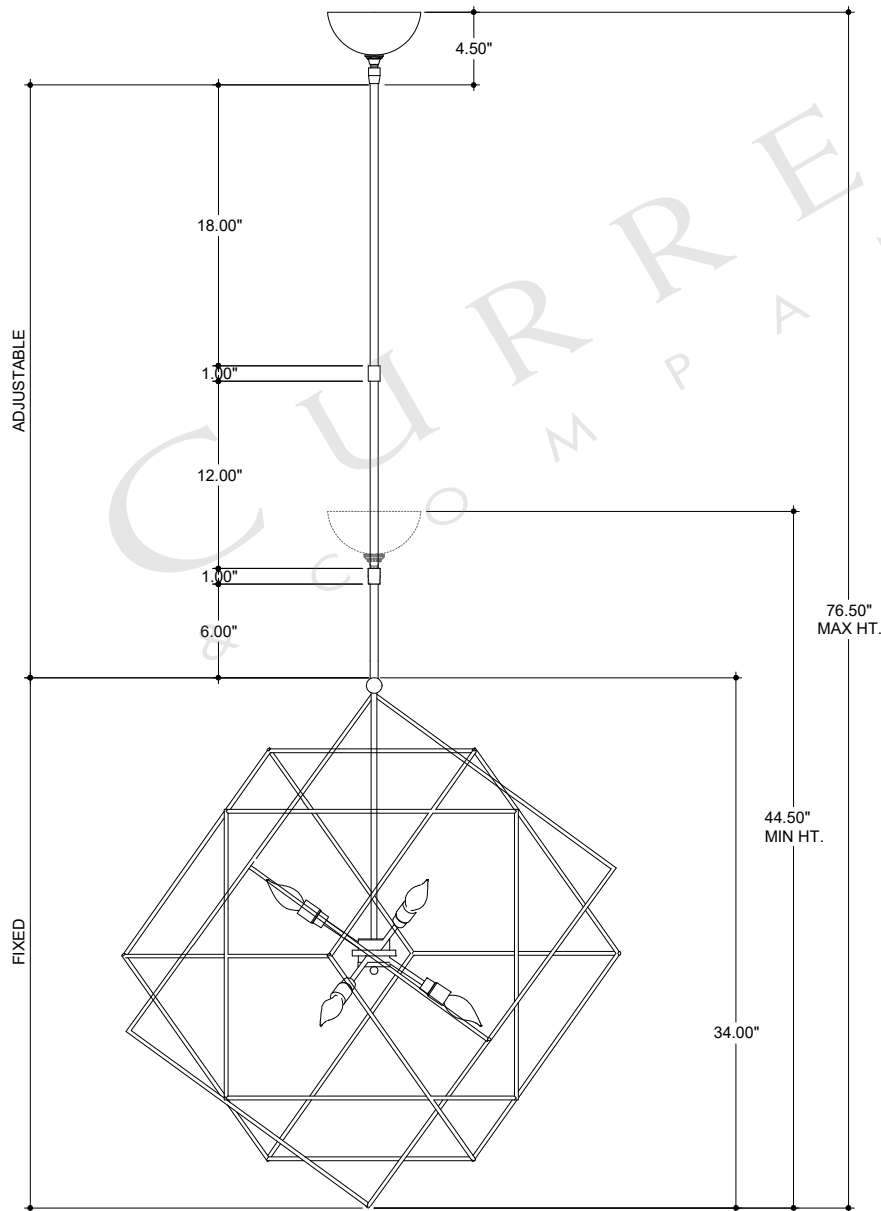

31.50" DIA. BODY
 6.00" DIA. CANOPY
 UNIVERSAL
 BACKPLATE
 (3.00" H x 4.00" W)

TOP VIEW

CANOPY DETAIL

FRONT VIEW