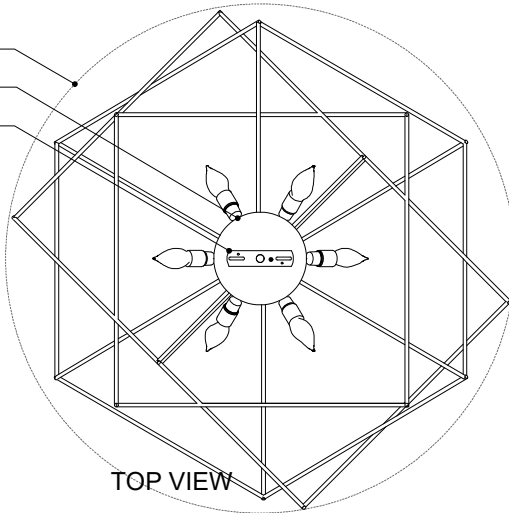

31.50" DIA. BODY
 6.00" DIA. CANOPY
 UNIVERSAL
 BACKPLATE
 (3.00" H x 4.00" W)

TOP VIEW

CANOPY DETAIL

FRONT VIEW