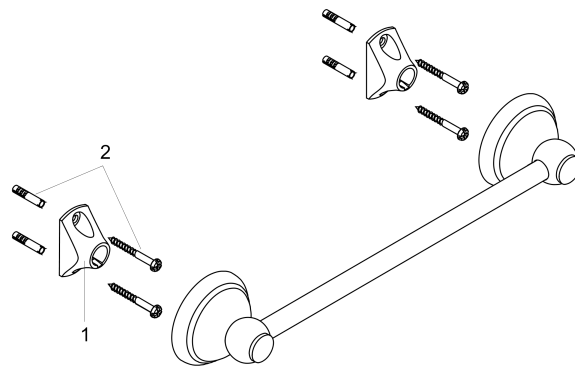

C Accessories

Towel Bar, 24"

Finishes : **rubbed bronze** Part no. : **06098920**

Description

Features

- Brass
- Wall-mounted
- Metal holder

Item details

List Price \$ 215.00

Product image

Scale drawing

C Accessories

Towel Bar, 24"

Finishes : **rubbed bronze**

Part no. : **06098920**

Exploded drawing

Year of production: >02/08

C Accessories

Towel Bar, 24"

Finishes : **rubbed bronze** Part no. : **06098920**

Spare parts list

Year of production: >02/08

Pos.	Description	Part no.	Price	PU
1	support element	96341000	-	1
2	mounting set	40915000	-	1