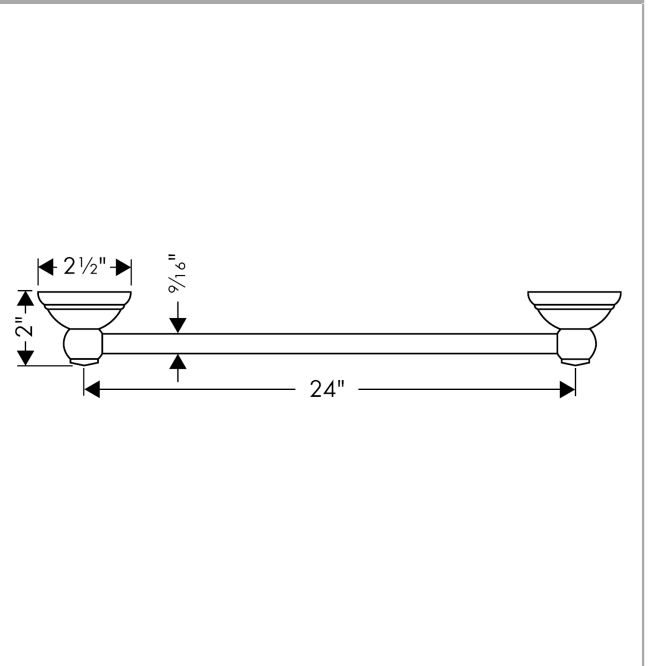

C Accessories

Towel Bar, 24"

Finishes : **rubbed bronze** Part no. : **06098920**

Description

Features

- Brass
- Wall-mounted
- Metal holder

Item details

List Price \$ 215.00

Product image

Scale drawing

C Accessories

Towel Bar, 24"

Finishes : **rubbed bronze**

Part no. : **06098920**

Exploded drawing

Year of production: >02/08

C Accessories

Towel Bar, 24"

Finishes : **rubbed bronze** Part no. : **06098920**

Spare parts list

Year of production: >02/08

Pos.	Description	Part no.	Price	PU
1	support element	96341000	-	1
2	mounting set	40915000	-	1