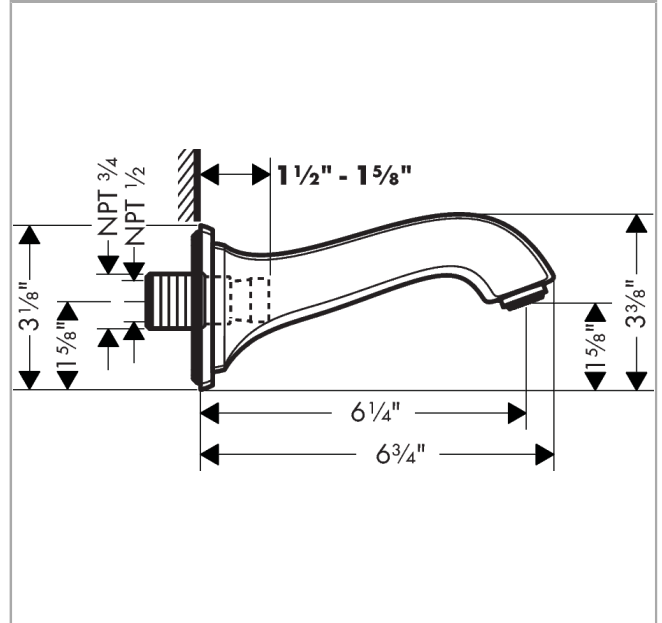

**Metropol Classic
Tub Spout**

Finishes : **brushed nickel** Part no. : **13425821**

Description

Features

- Solid brass
- Includes: 1/2" female and 3/4" male adaptor

Item details

List Price \$ 222.00

Compliance

Product image

Scale drawing

**Metropol Classic
Tub Spout**

Finishes : **brushed nickel** Part no. : **13425821**

Exploded drawing

Year of production: >01/18

Metropol Classic

Tub Spout

Finishes : **brushed nickel** Part no. : **13425821**

Spare parts list

Year of production: >01/18

Pos.	Description	Part no.	Price	PU
1	connecting thread	95658001	-	1
2	O-ring 13x2	98128000	-	1
3	hollow set screw M6x6	97660000	-	1
4	O-ring 48x5	98174000	-	1
5	aerator M24x1 (30 l/min)	96512820	-	1