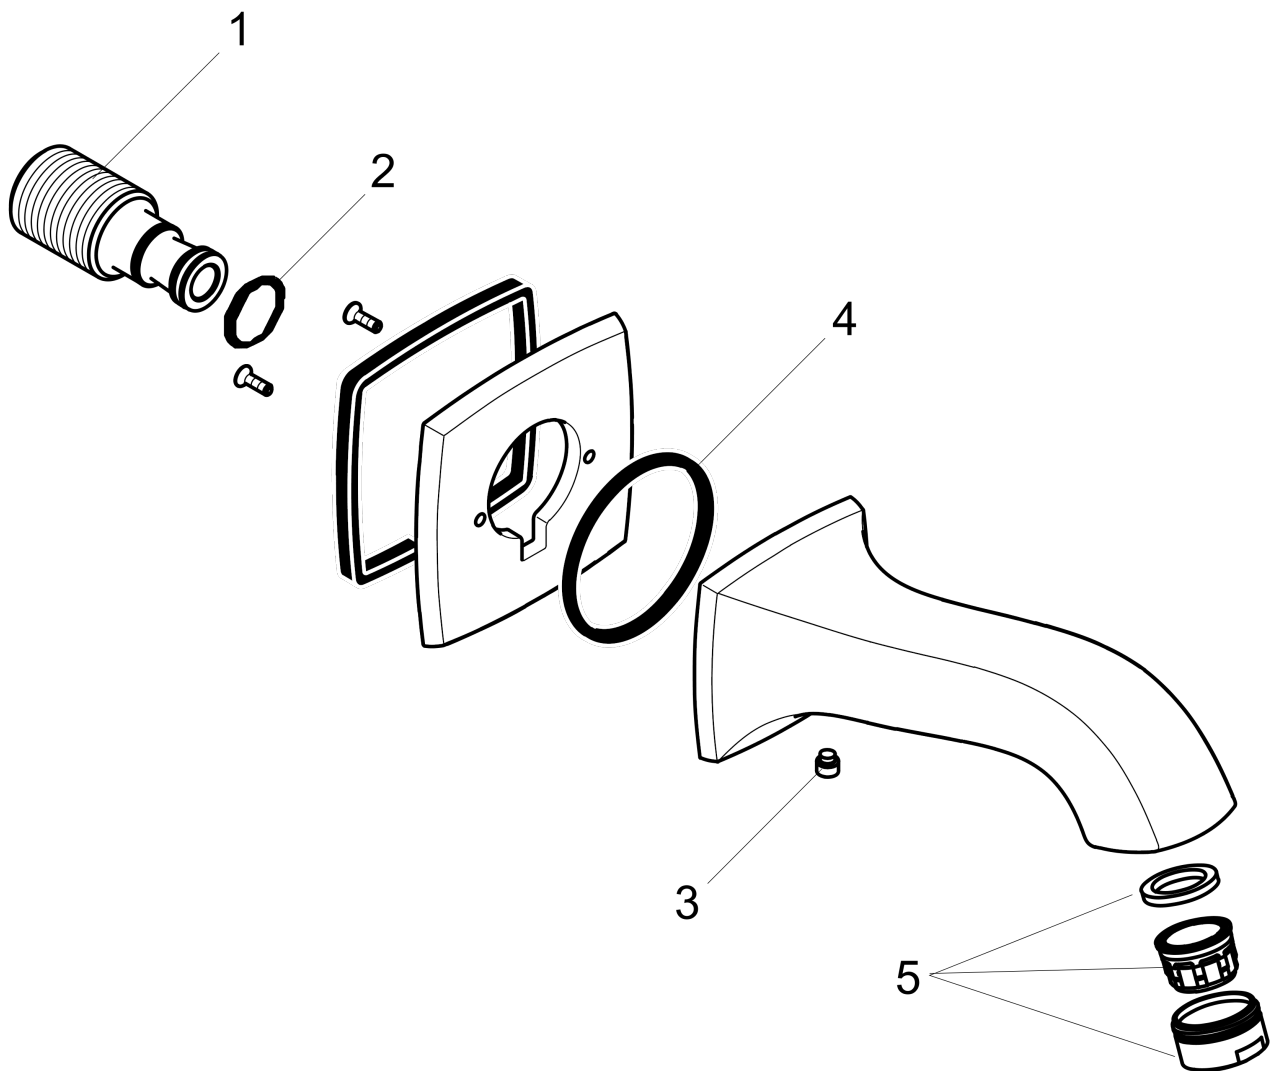

**Metropol Classic
Tub Spout**

Finishes : **brushed nickel** Part no. : **13425821**

Description

Features

- Solid brass
- Includes: 1/2" female and 3/4" male adaptor

Item details

List Price \$ 222.00

Compliance

Product image

Scale drawing

**Metropol Classic
Tub Spout**

Finishes : **brushed nickel** Part no. : **13425821**

Exploded drawing

Year of production: >01/18

Metropol Classic

Tub Spout

Finishes : **brushed nickel** Part no. : **13425821**

Spare parts list

Year of production: >01/18

Pos.	Description	Part no.	Price	PU
1	connecting thread	95658001	-	1
2	O-ring 13x2	98128000	-	1
3	hollow set screw M6x6	97660000	-	1
4	O-ring 48x5	98174000	-	1
5	aerator M24x1 (30 l/min)	96512820	-	1