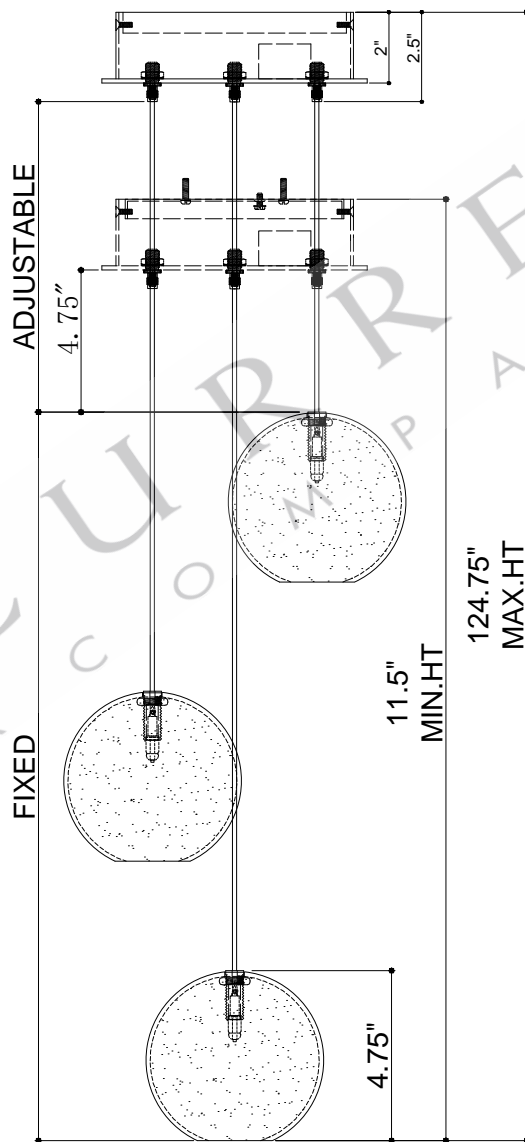

7.5"DIA*2.0"H. CANOPY
 6.25"DIA*0.5"H. MOUNTING PLATE COVER
 5.0"DIA*4.75"H. SHADE

TOP VIEW

CANOPY DETAIL

FRONT VIEW

9000-1006

ALL WORK © 2022 CURREY & COMPANY