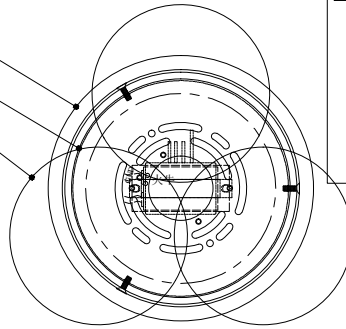

7.5"DIA*2.0"H. CANOPY
 6.25"DIA*0.5"H. MOUNTING PLATE COVER
 5.0"DIA*4.75"H. SHADE

TOP VIEW

CANOPY DETAIL

FRONT VIEW

9000-1006

ALL WORK © 2022 CURREY & COMPANY