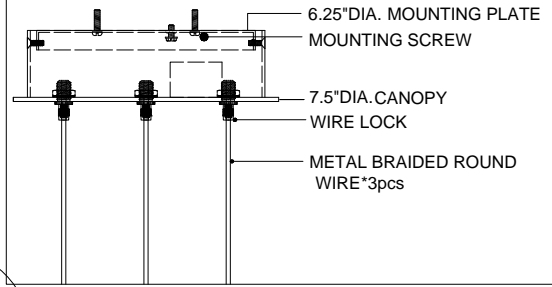

7.5"DIA*2.0"H. CANOPY
 6.25"DIA*0.5"H. MOUNTING PLATE COVER
 5.0"DIA*4.75"H. SHADE

TOP VIEW

CANOPY DETAIL

FRONT VIEW

9000-1006

ALL WORK © 2022 CURREY & COMPANY