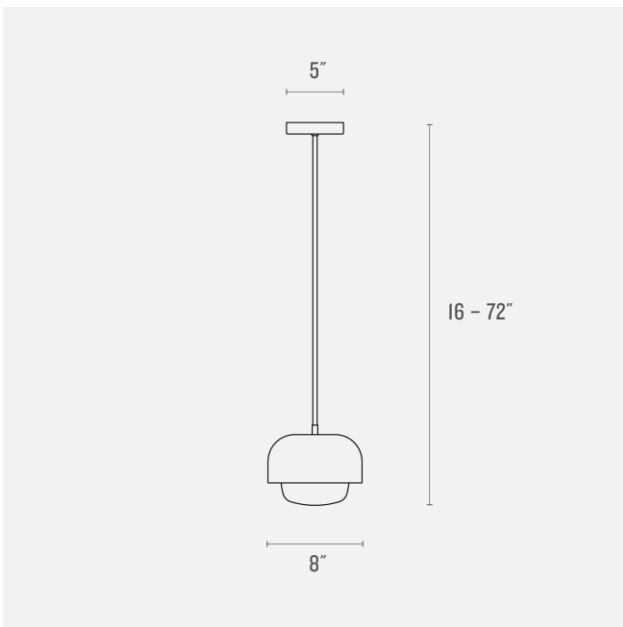

SCHOOLHOUSE

Ray 8" Pendant

Application: Pendant

Product Origin: Processed and assembled in Portland, Oregon using ethically-sourced domestic and global components.

UL Listed: Yes

Max Wattage: 40 W

Voltage: 120/220 Volts

Location Rating: Damp

Dimensions:

Overall: 16"-72"H x 8"W x 8"D

Canopy: 1"H x 5"W x 5"D

Shade: 4.25"H x 8"W x 8"D

Materials: Steel / Glass

Details:

- Includes a 40W equivalent G16 frosted LED bulb (5W, 120V, 2700K, 300 lm, CRI 95)
- Suitable for covered outdoor use
- Max angle for vaulted is 35 degrees

One year guarantee

Finish Options