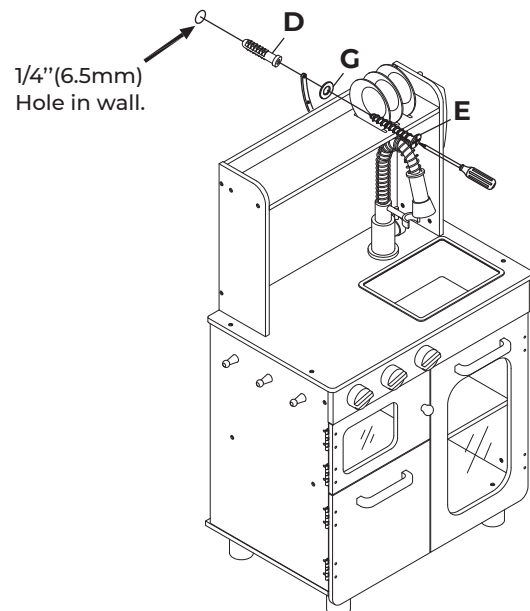

## Step 2

Use 1/4"(6.5mm) drill bit to drill hole in wall.

Do not drill an oversized hole or the wall anchor will not hold tightly into the wall.

Tap wall anchor into hole.

Secure product to wall with screw "E" through Plastic strap and into wall anchor.