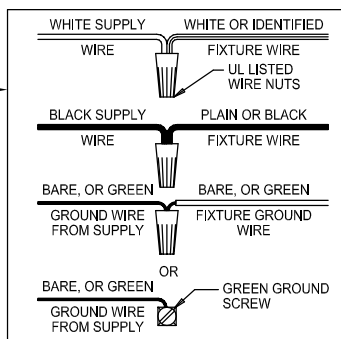

**CAUTION** - All glass is fragile, use care when handling Glass component(s) and or Lamp(s).

**WARNING** - To comply with the National Electrical Code and Underwriters Laboratories requirements, when installed outdoors, or in wet locations, the edge of the wall plate coming in contact with the mounting surface, must be sealed with a latex waterproof caulking to prevent water from entering the outlet box.

\*\*\*\*\*

**ASSEMBLY STEPS:**  
**PASOS PARA ENSAMBLAR:**  
**MODE D'ASSEMBLAGE:**

1. D,E → A
2. B,A → C
3. F → G 
4. J,K → D
5. M → L

**B, C, G & M  
 (NOT FURNISHED)  
 (NO INCLUIDA)  
 (NON FOURNIE)**