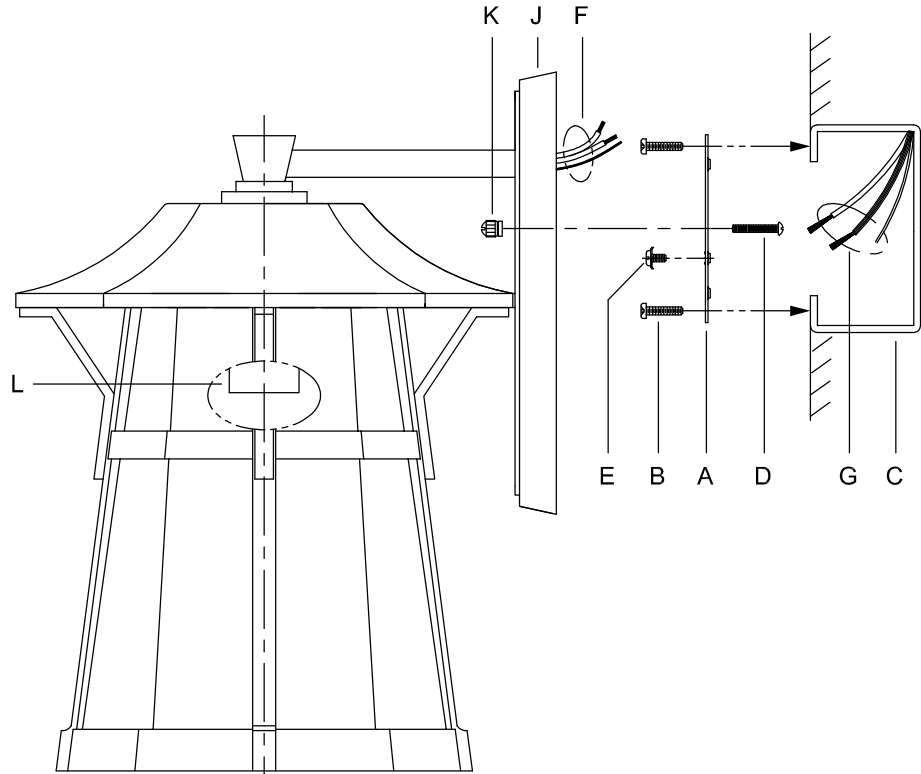

Assembly & Installation Instructions

CAUTION: Read instructions carefully and turn electricity off at main circuit breaker panel before beginning installation.

5749, 5750, 5751

*****

WARNING - If any Special Control Devices are used with this Fixture, Follow the Instructions Carefully to assure full compliance with N.E.C. requirements. If there are any questions, contact a Qualified Electrical Contractor.

WARNING - This product contains chemicals known to the State of California to cause cancer, birth defects and /or other reproductive harm. Thoroughly wash hands after installing, handling, cleaning, or otherwise touching this product.

CAUTION - All glass is fragile, use care when handling Glass component(s) and or Lamp(s).

WARNING - To comply with the National Electrical Code and Underwriters Laboratories requirements, when installed outdoors, or in wet locations, the edge of the wall plate coming in contact with the mounting surface, must be sealed with a latex waterproof caulking to prevent water from entering the outlet box.

*****

ASSEMBLY STEPS:
PASOS PARA ENSAMBLAR:
MODE D'ASSEMBLAGE:

1. D,E → A
2. B,A → C
3. F → G
4. J,K → D
5. M → L