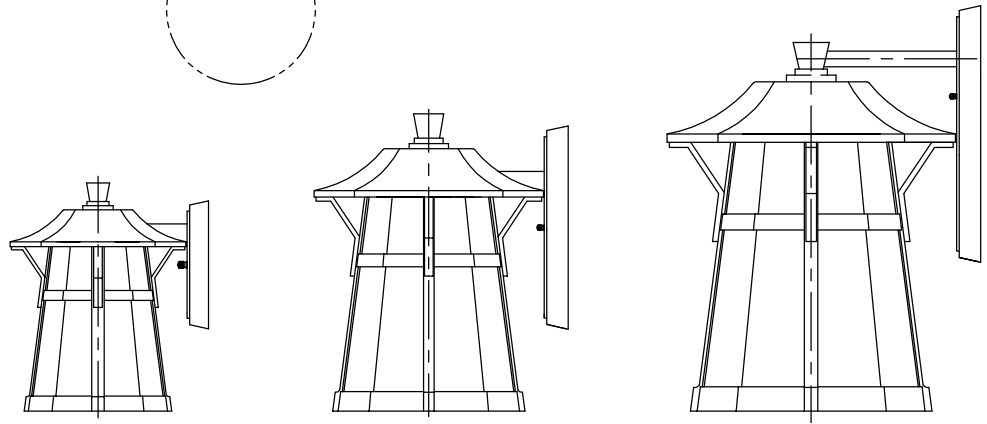

P5750

P5751

**B, C, G & M
(NOT FURNISHED)
(NO INCLUIDA)
(NON FOURNIE)**

P5749