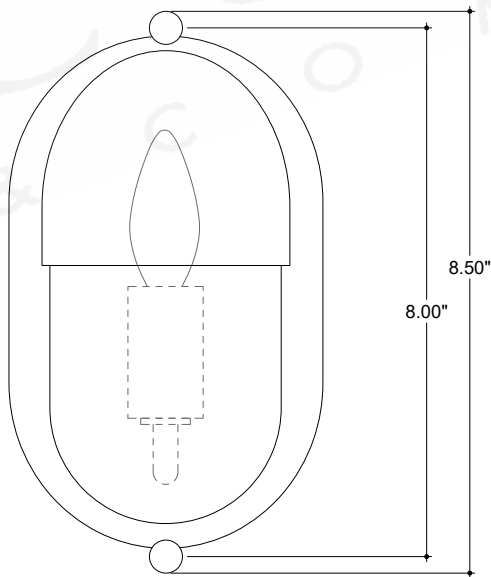

ITEM: 5500-0050

Overall Dimensions

Height: 8.5"
Width: 4.75"
Depth: 4.5"

TOP VIEW

FRONT VIEW