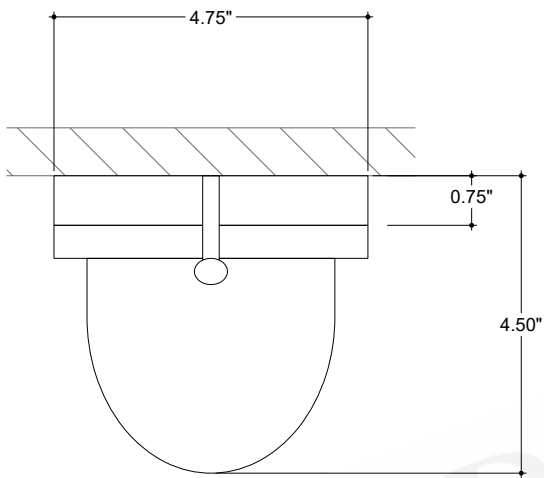

ITEM: 5500-0050

Overall Dimensions

Height: 8.5"
Width: 4.75"
Depth: 4.5"

TOP VIEW

FRONT VIEW