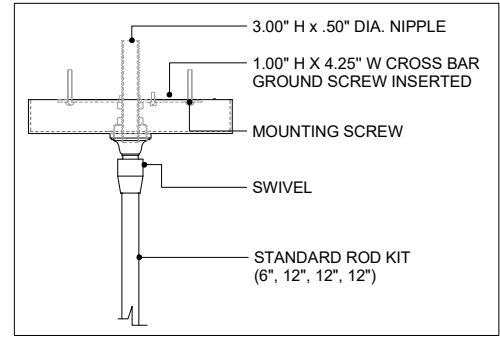

TOP VIEW

CANOPY DETAIL

FRONT VIEW

SIDE VIEW

9000-0816

ALL WORK © 2021 CURREY & COMPANY