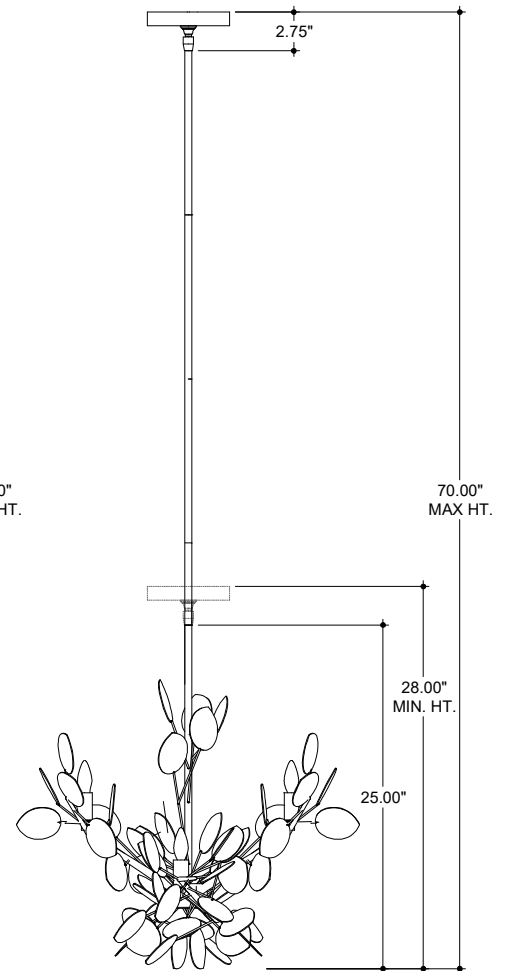

TOP VIEW

CANOPY DETAIL

FRONT VIEW

SIDE VIEW

9000-0816

ALL WORK © 2021 CURREY & COMPANY