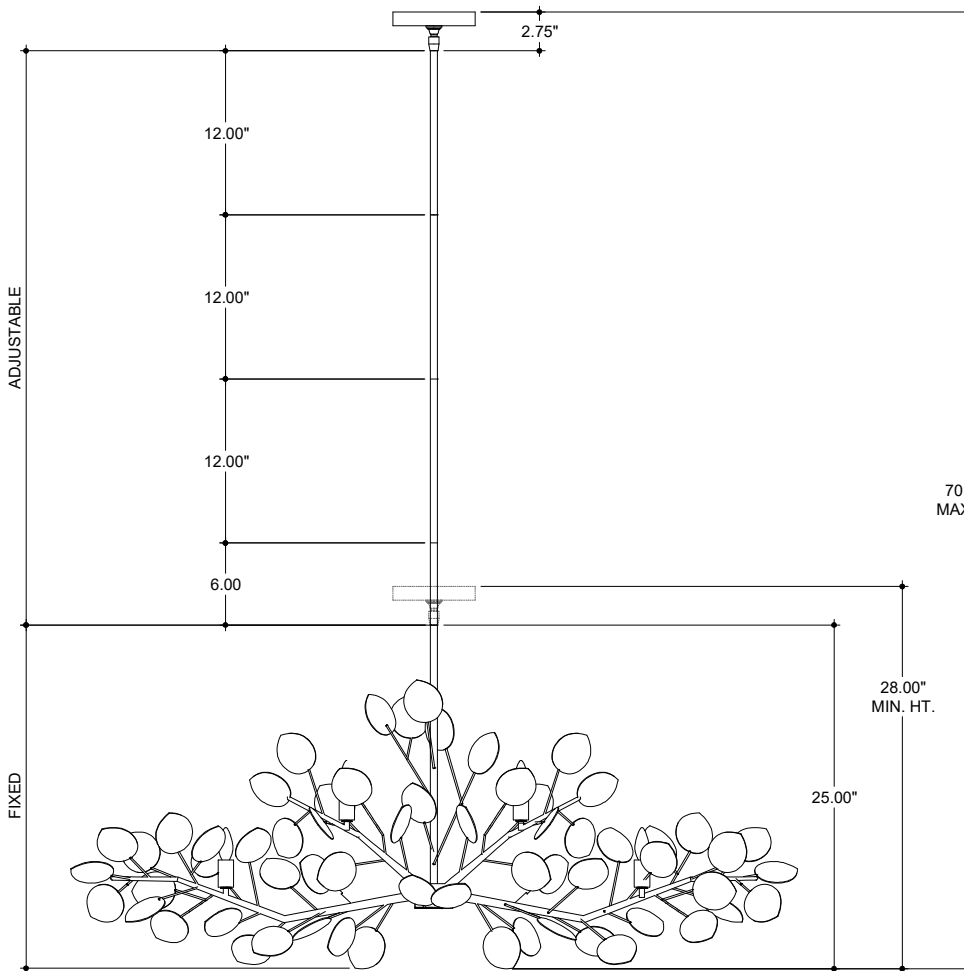

TOP VIEW

CANOPY DETAIL

FRONT VIEW

SIDE VIEW

9000-0816

ALL WORK © 2021 CURREY & COMPANY