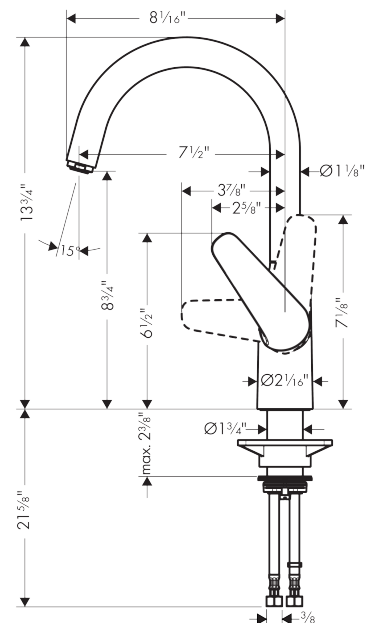

### Features

- Swivel range 360°
- Laminar spray
- Single-hole installation
- Flow: 1.75 GPM (6.6 L/Min)
- Ceramic cartridge
- 3/8" hoses

## Technology

## Scale drawing

**Focus N**  
**Bar Faucet, 1.75 GPM**  
 Finishes : **steel optic**    Part no. : **71802801**

Exploded drawing

Year of production: >06/19

**Focus N****Bar Faucet, 1.75 GPM**Finishes : **steel optic** Part no. : **71802801****Spare parts list**

Year of production: &gt;06/19

Pos.	Description	Part no.	Price	PU
1	spout cpl.	93347800	-	1
2	handle	93344800	-	1
3	screw cover	96338000	-	1
4	O-ring 36x2	98156000	-	1
5	sealing set	92646000	-	1
6	flange	97406800	-	1
7	O-Ring 14x2,5	98189000	-	1
8	O-Ring 32x2	98193000	-	1
9	screw	97662000	-	1
10	nut	93346000	-	1
11	axialring	97558000	-	1
12	locking screw for handle	95140000	-	1
13	cartridge, assy	92730000	-	1
14	O-ring 38x2	98396000	-	1
15	O-ring 44x2,5	98162000	-	1
16	support	97523000	-	1
17	fixing set (Ø 34)	93253000	-	1
18	lever collar	97548000	-	1
19	O-ring 6,6x1,6	93019000	-	1
20	connection hose 35½" M8x0,75 3/8"	96316001	-	1
21	aerator laminar	93649800	-	1