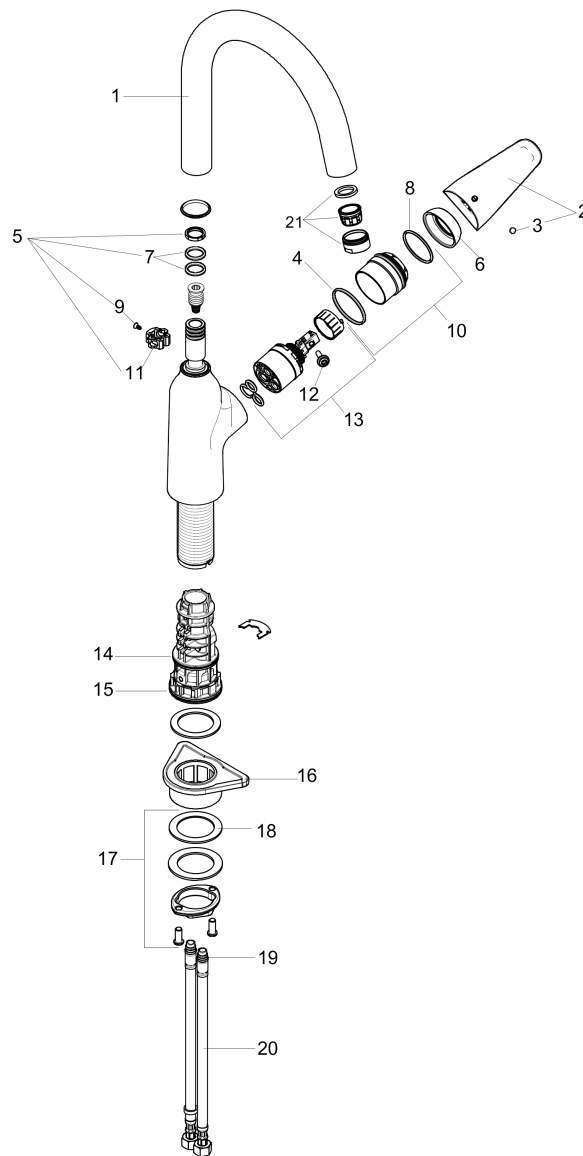

### Features

- Swivel range 360°
- Laminar spray
- Single-hole installation
- Flow: 1.75 GPM (6.6 L/Min)
- Ceramic cartridge
- 3/8" hoses

## Product image

## Scale drawing

**Focus N**  
**Bar Faucet, 1.75 GPM**  
 Finishes : **steel optic**    Part no. : **71802801**

Exploded drawing

Year of production: >06/19

**Focus N****Bar Faucet, 1.75 GPM**Finishes : **steel optic** Part no. : **71802801****Spare parts list**

Year of production: &gt;06/19

Pos.	Description	Part no.	Price	PU
1	spout cpl.	93347800	-	1
2	handle	93344800	-	1
3	screw cover	96338000	-	1
4	O-ring 36x2	98156000	-	1
5	sealing set	92646000	-	1
6	flange	97406800	-	1
7	O-Ring 14x2,5	98189000	-	1
8	O-Ring 32x2	98193000	-	1
9	screw	97662000	-	1
10	nut	93346000	-	1
11	axialring	97558000	-	1
12	locking screw for handle	95140000	-	1
13	cartridge, assy	92730000	-	1
14	O-ring 38x2	98396000	-	1
15	O-ring 44x2,5	98162000	-	1
16	support	97523000	-	1
17	fixing set (Ø 34)	93253000	-	1
18	lever collar	97548000	-	1
19	O-ring 6,6x1,6	93019000	-	1
20	connection hose 35½" M8x0,75 3/8"	96316001	-	1
21	aerator laminar	93649800	-	1