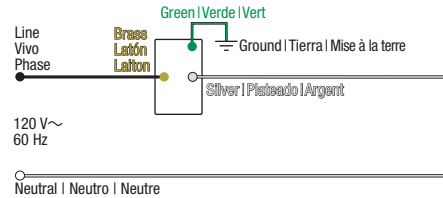

Image #26 — Receptacle with One Brass Screw and One Silver Screw

Not sure this is the correct wiring for your Lutron product?

For more information, refer to the Lutron [DIY Wiring Tool](#) or visit the [Lutron Support Center](#).