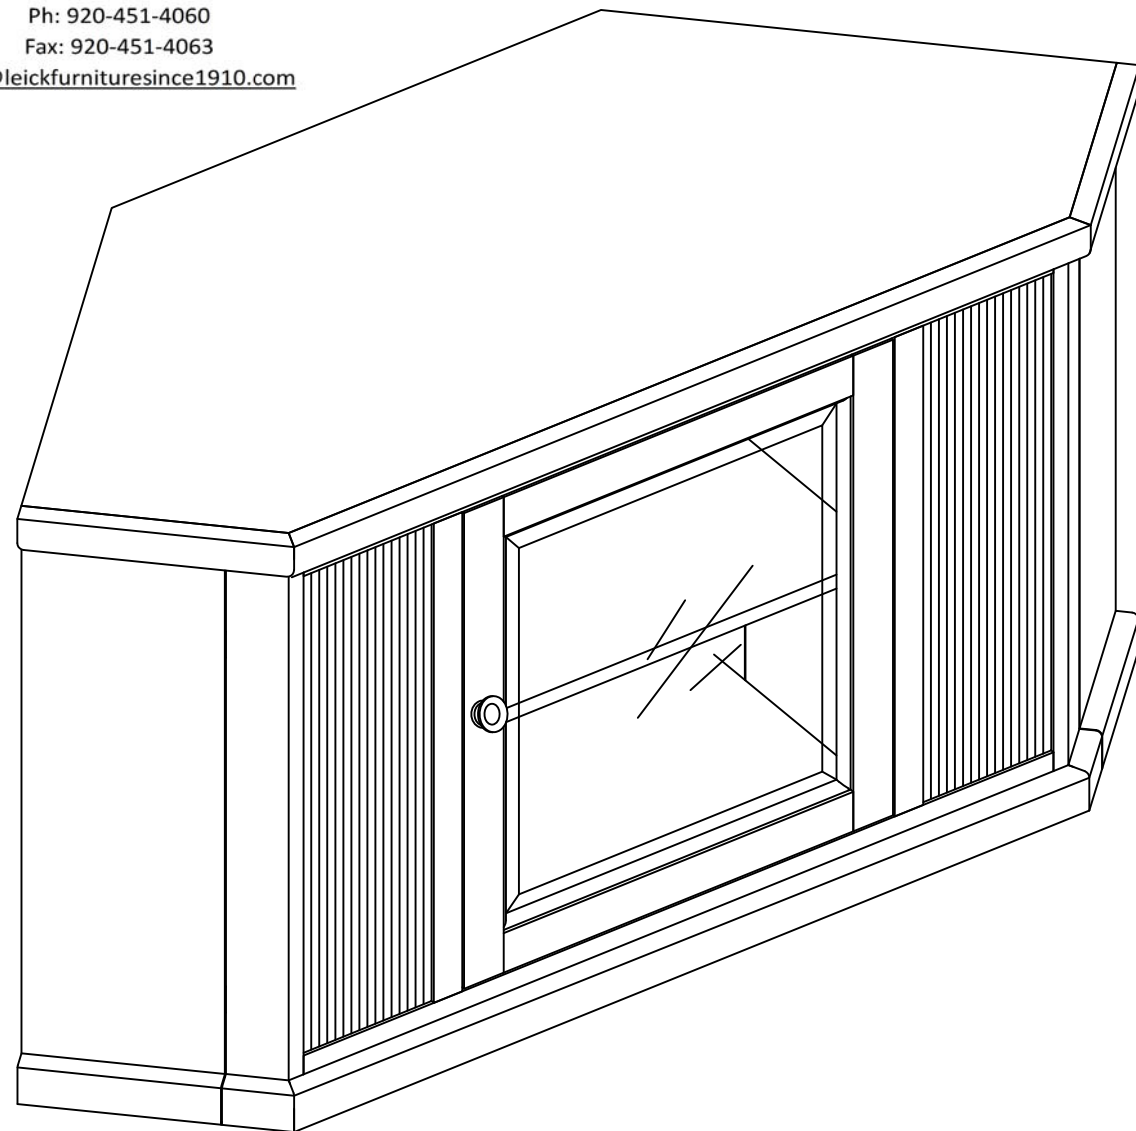

ITEM# 85285

White 46" Folding Corner TV Cart

Leick
Home
SINCE 1910

2219 S. 19th St.
Sheboygan, WI 53081
Ph: 920-451-4060
Fax: 920-451-4063
info@leickfurnituresince1910.com

Hardware List

Item	Description	Qty
a	 Bolt 1/4" * 1-1/8"	4PCS
b	 Allen wrench	1PC
c	 Washer 1/4" * 12mm	4PCS
d	 Shelf metal clip	4PCS
e	 Door Pull	1PC
f	 Machine screw for door pull 5/32" * 3/4"	1PC

Parts List

Item	Description	Qty
A	Cabinet	1PC
B	Top Panel	1PC
C	Bottom Panel	1PC
D	Middle Adjustable Shelf	1PC

Assembly Instructions