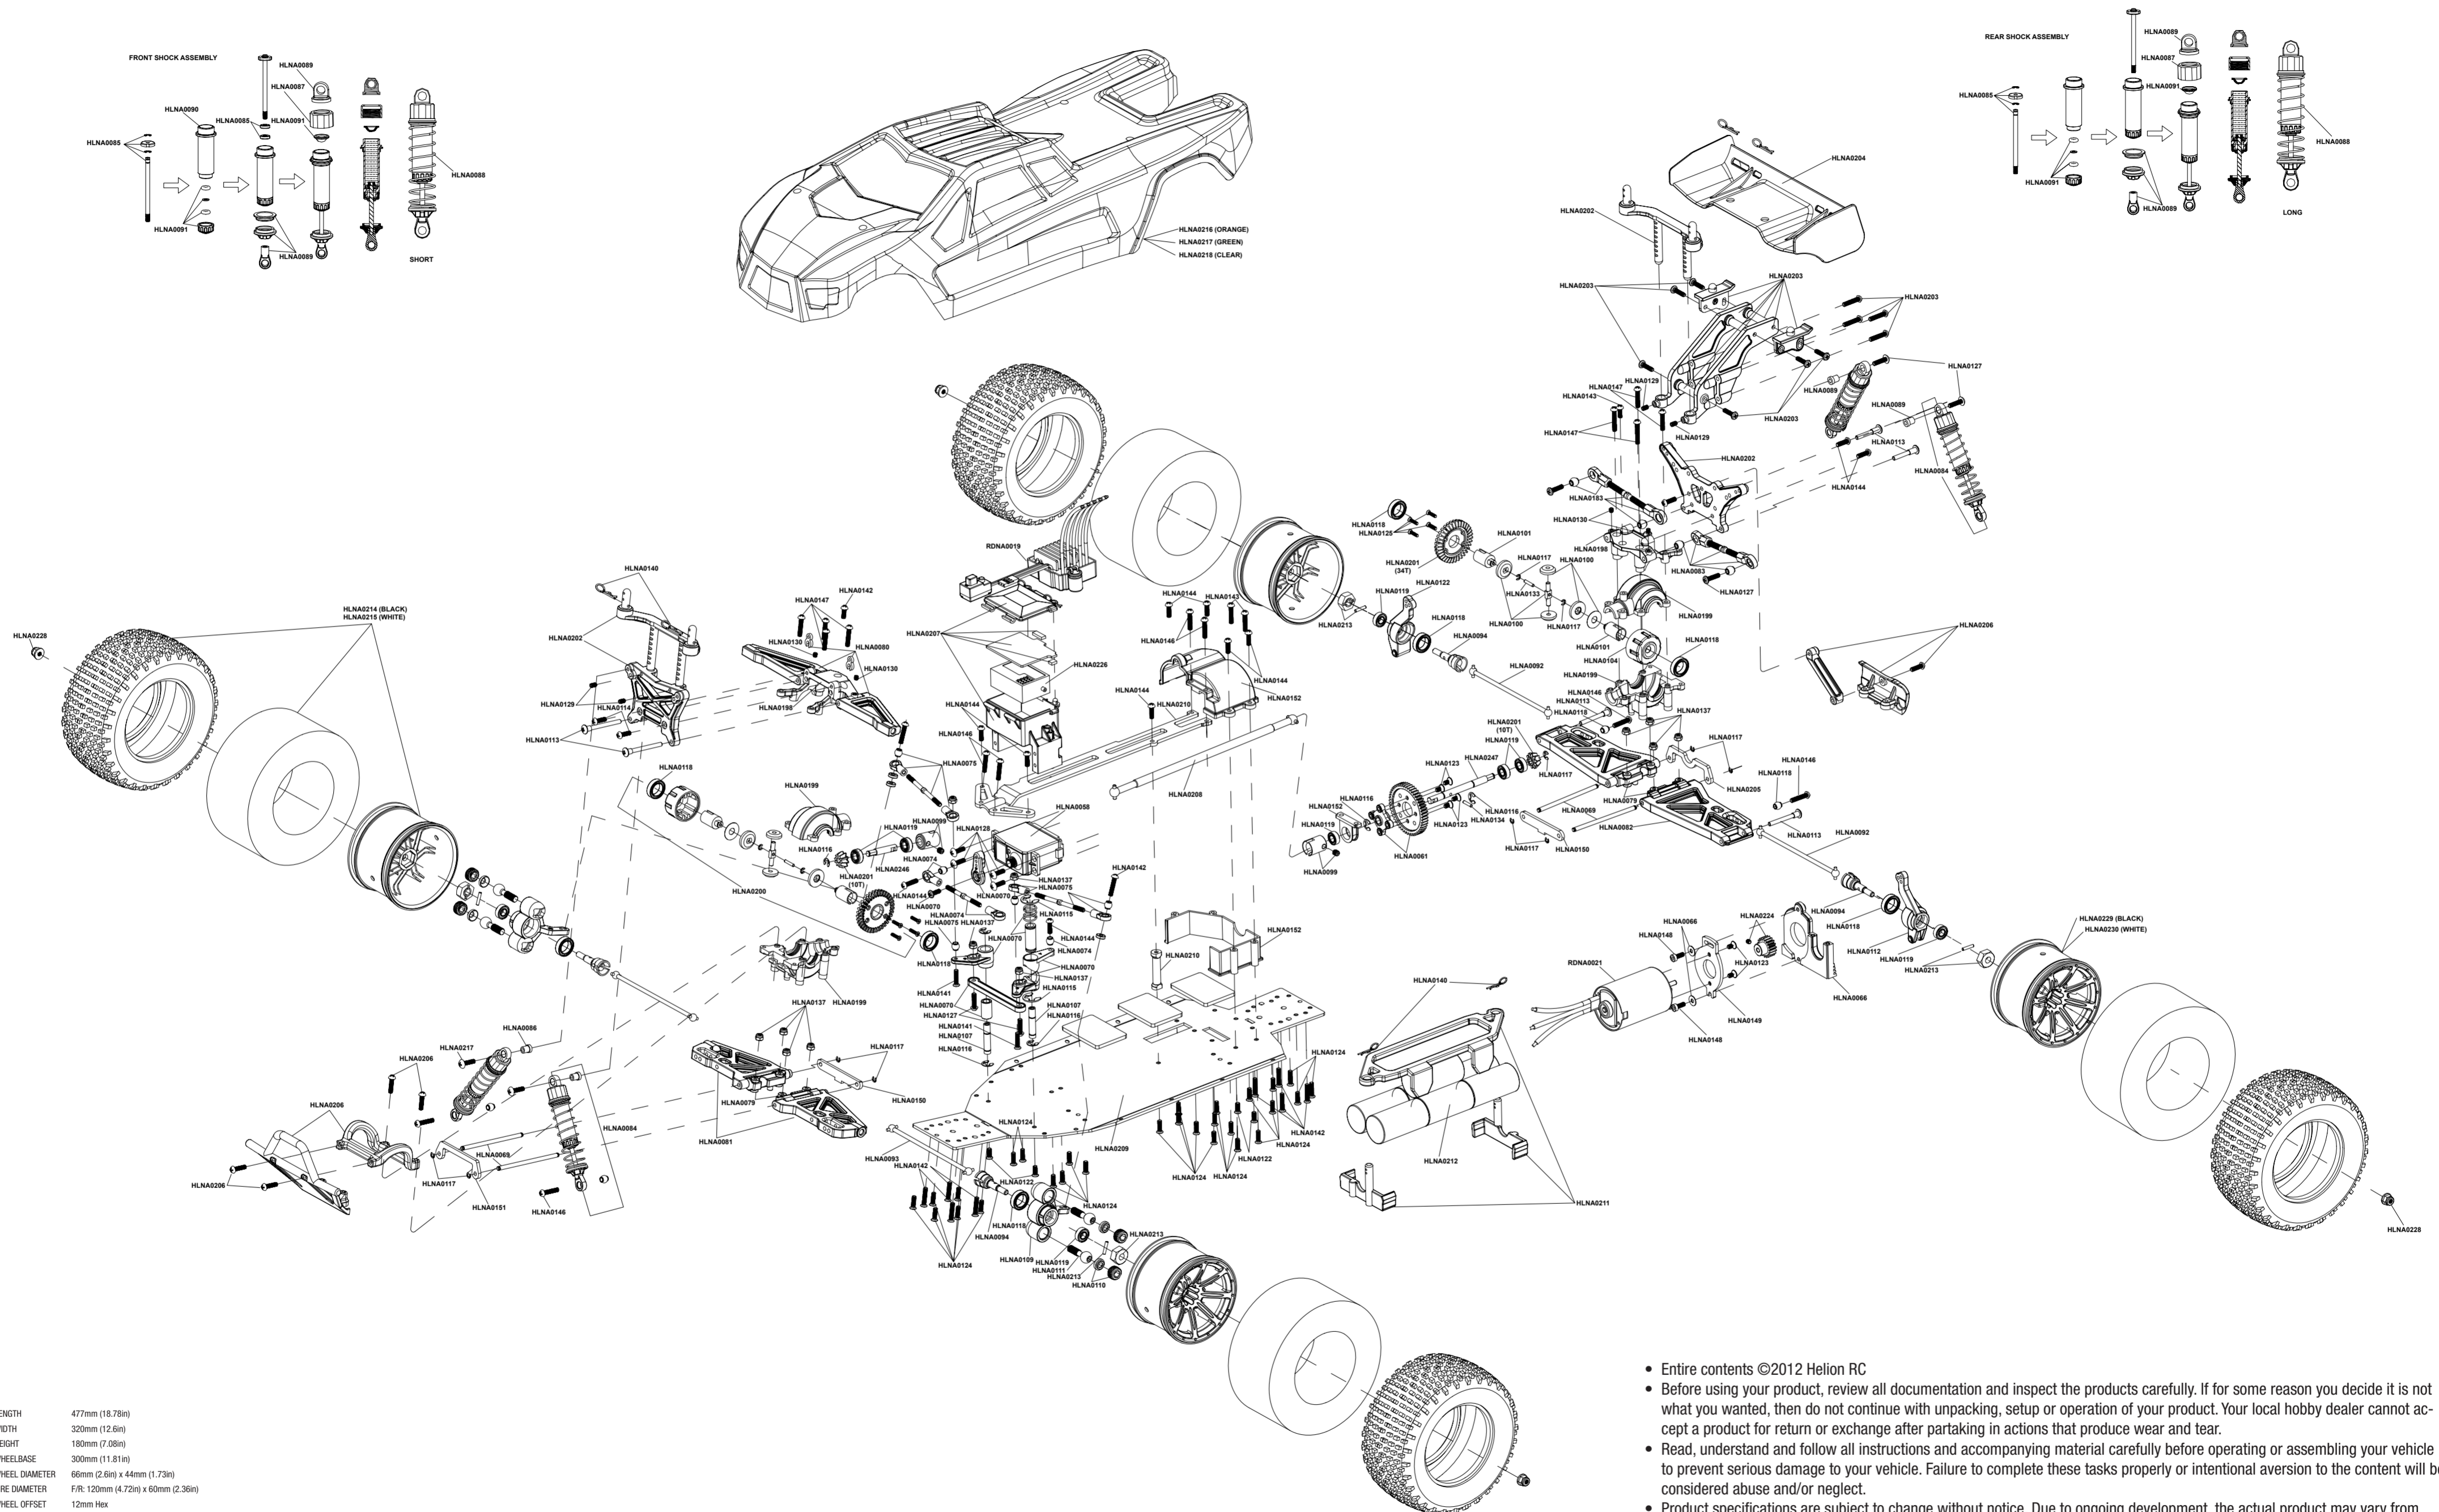

DOMINUS 10TR COMPLETE EXPLODED VIEW

LENGTH	477mm (18.78in)
WIDTH	320mm (12.6in)
HEIGHT	180mm (7.08in)
WHEELBASE	300mm (11.81in)
WHEEL DIAMETER	66mm (2.6in) x 44mm (1.73in)
TIRE DIAMETER	F/R: 120mm (4.72in) x 60mm (2.36in)
WHEEL OFFSET	12mm Hex
WEIGHT*	2350g (5.18lb)
BATTERY	1,800mAh NiMH 7-CELL 8.4V
MOTOR	RADIANT REAKTOR BRUSHLESS SENSORLESS 3500KV
RADIO	HRS-3.1 2.4GHz 3-CHANNEL
CHARGER	AC WALL TRICKLE

\*APPROXIMATE OUT-OF-THE-BOX WEIGHT

- Entire contents ©2012 Helion RC
- Before using your product, review all documentation and inspect the products carefully. If for some reason you decide it is not what you wanted, then do not continue with unpacking, setup or operation of your product. Your local hobby dealer cannot accept a product for return or exchange after partaking in actions that produce wear and tear.
- Read, understand and follow all instructions and accompanying material carefully before operating or assembling your vehicle to prevent serious damage to your vehicle. Failure to complete these tasks properly or intentional aversion to the content will be considered abuse and/or neglect.
- Product specifications are subject to change without notice. Due to ongoing development, the actual product may vary from images shown.
- This product contains chemicals known to the State of California to cause cancer and birth defects or other reproductive harm.
- This product is not a toy! (14+) Recommended for ages 14 and up. Adult supervision required for ages under 18 years old. Contains small parts, keep out of reach of children 3 years of age and younger.