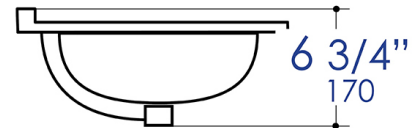

**ABC803**

White 25" Rectangular Drop in Ceramic Sink with  
Faucet Hole

**Note:** All product dimensions are approximate and should be verified on site prior to installation.  
Visit [www.ALFIbrand.com](http://www.ALFIbrand.com) for more information.