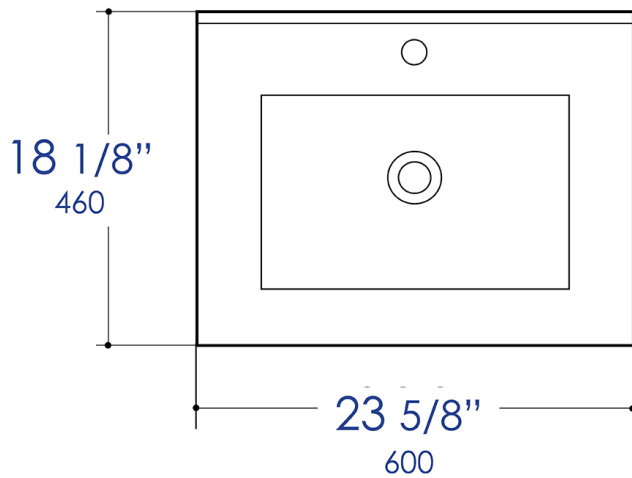

**ABC803**

White 25" Rectangular Drop in Ceramic Sink with  
Faucet Hole

**Note:** All product dimensions are approximate and should be verified on site prior to installation.  
Visit [www.ALFIbrand.com](http://www.ALFIbrand.com) for more information.