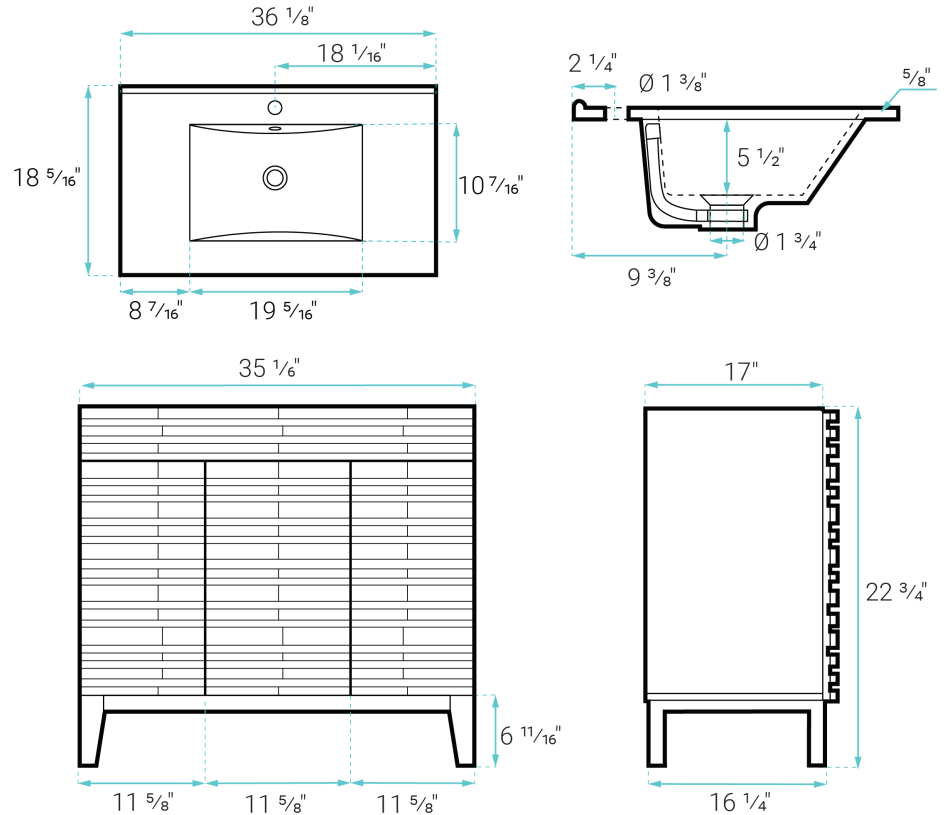

### FEATURES:

- Sleek, freestanding design
- Glazed ceramic, single sink
- Standard 1 3/4" drain hole
- Standard 1 3/4" faucet hole
- Chrome-finish overflow
- Wooden legs

### SPECIFICATIONS:

N.W: 111 lb.

W: 35 1/6" x D: 17" x H: 34 1/6"

Inner Sink: D: 10 7/16" x W: 19 5/16" x H: 5 1/2"

Basin Depth: 5 1/2"