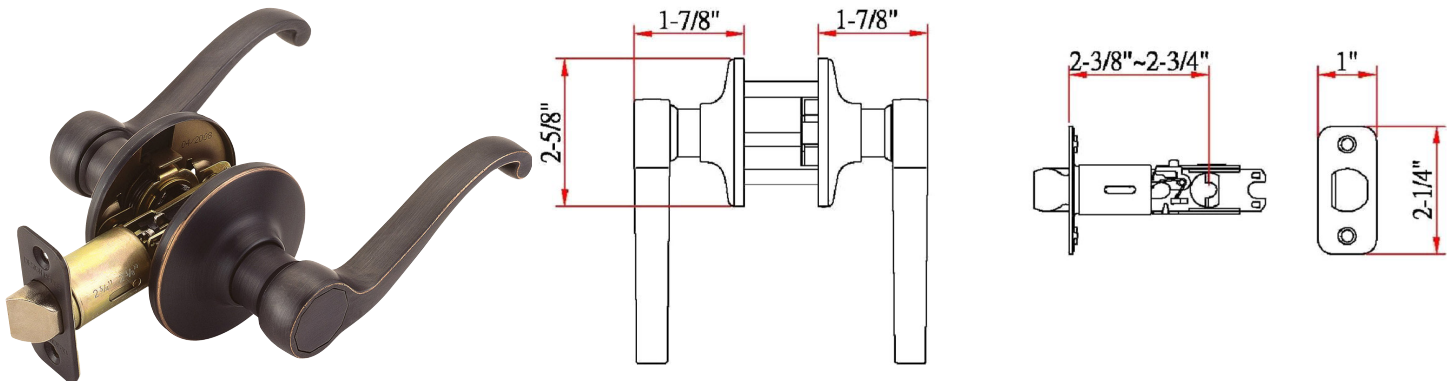

Scroll 2-Way Adjustable Passage Door Handle Oil Rubbed Bronze

SPECIFICATIONS

MATERIAL CONSTRUCTION:	Brass	KEYWAY:	N/A
LOCK FUNCTION:	Passage	REMOVABLE CORE:	No
DEADBOLT FUNCTION:	N/A	LATCH FACEPLATE I:	Round Corner
EXTERIOR MAX PROJECTION:	1.88"	LATCH BACKSET:	Adj; 2-3/8" - 2-3/4"
INTERIOR MAX PROJECTION:	1.88"	LATCH TYPE:	2 Way (fixed faceplate)
KOB VS. LEVER:	Lever	LATCHBOLT THROW DISTANCE:	0.5"
KNOB DIMENSIONS:	N/A	# PINS IN CYLINDER:	N/A
LEVER LENGTH:	3.56"	ANTI-BUMP PIN INSTALLED:	N/A
ROSE DIMENSIONS:	2.63" H x 2.63" W x 2.63" D	# KEYS INCLUDED:	N/A
ROSETTE / ESCUTCHEON SHAPE:	Round	SPINDLE TYPE:	Half-Moon
CROSS BORE:	2.13"	MOUNTING HARDWARE INCLUDED:	Yes
EDGE BORE:	1"	TOOLS NEEDED FOR INSTALLATION:	Phillips Screwdriver
HANDING:	Reversible	ASSEMBLED WEIGHT:	1.55 lbs.
REKEYABLE?:	No		