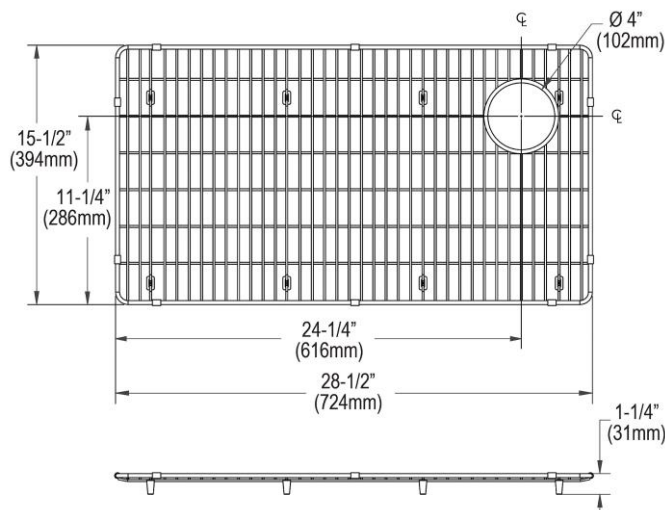

PART: _____ QTY: _____

PROJECT: _____

CONTACT: _____

DATE: _____

NOTES: _____

APPROVAL: _____

In keeping with our policy of continuing product improvement, Elkay reserves the right to change product specifications without notice. Please visit elkay.com for the most current version of Elkay product specification sheets. This specification describes an Elkay product with design, quality, and functional benefits to the user. When making a comparison of other producers' offerings, be certain these features are not overlooked.