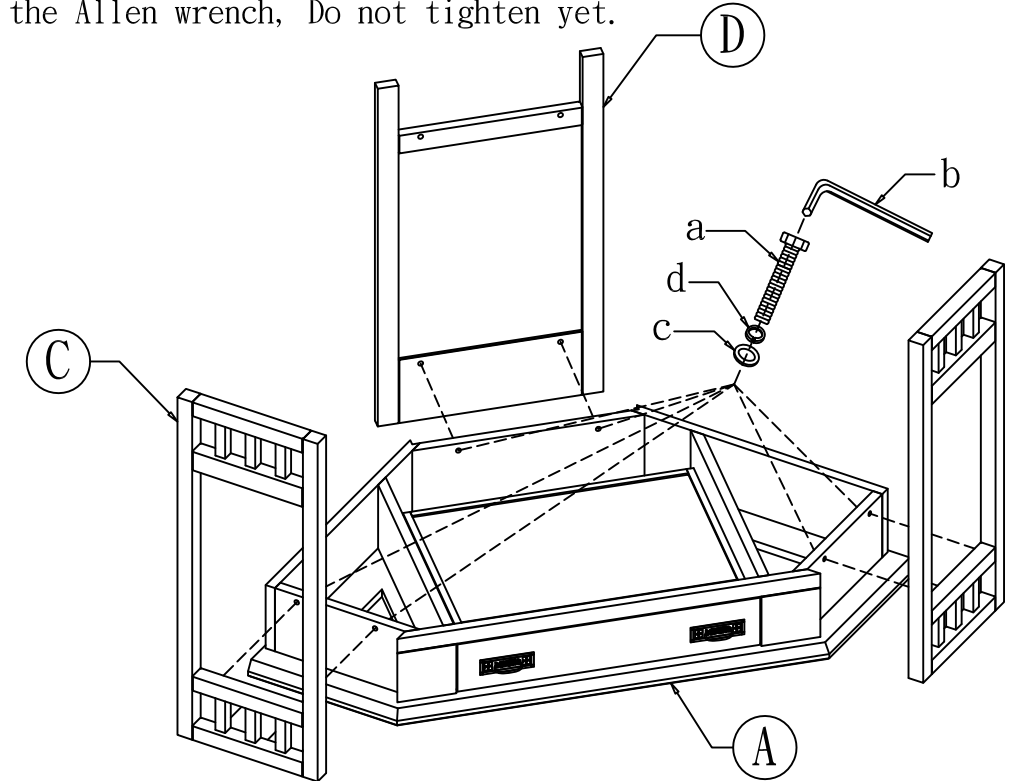

ITEM# 82430

Mission OAK Corner Computer Desk

Leick
Home
SINCE 1910

2219 S. 19th St.
Sheboygan, WI 53081
Ph: 920-451-4060
Fax: 920-451-4063
info@leickfurnituresince1910.com

Hardware List

	Item	Description	Qty
a		Bolt 1/4" * 1 1/4"	12PCS
b		Allen wrench	1PC
c		Flat Washer 1/4" * 16mm	12PCS
d		Lock Washer	12PCS

Parts List

Item	Description	Qty
A	Top Assembly	1PC
B	Shelf	1PC
C	Side Frame	2PCS
D	Back Frame	1PC

Assembly Instructions

step 1

Fasten (2) side frames and back frame with (6) bolts, flat washers and lock washers using the Allen wrench, Do not tighten yet.

step 2

Fasten the shelf to the side frames and the back frame with (6) bolts and flat washers and lock washers, tighten. Now tighten all bolts in step 1.