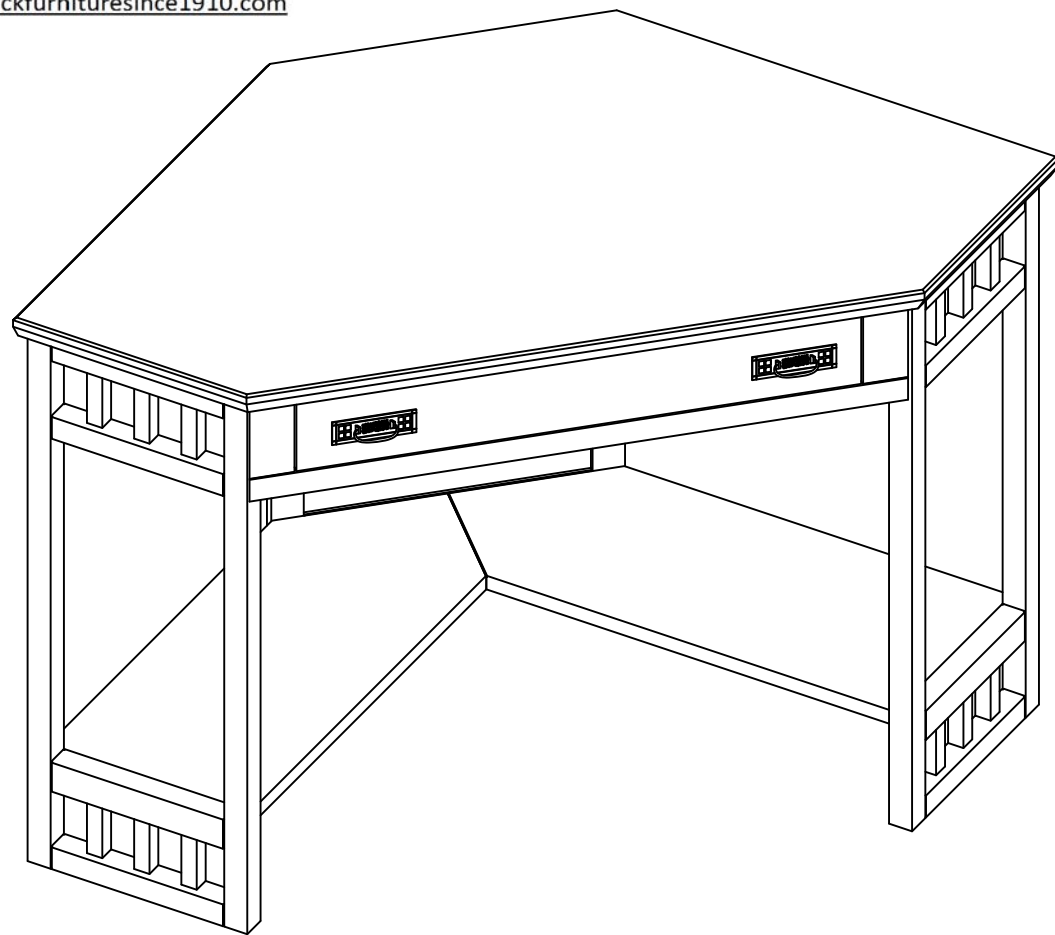

ITEM# 82430

Mission OAK Corner Computer Desk

Leick
Home
SINCE 1910

2219 S. 19th St.
Sheboygan, WI 53081
Ph: 920-451-4060
Fax: 920-451-4063
info@leickfurnituresince1910.com

Hardware List

	Item	Description	Qty
a		Bolt 1/4" * 1 1/4"	12PCS
b		Allen wrench	1PC
c		Flat Washer 1/4" * 16mm	12PCS
d		Lock Washer	12PCS

Parts List

Item	Description	Qty
A	Top Assembly	1PC
B	Shelf	1PC
C	Side Frame	2PCS
D	Back Frame	1PC

Assembly Instructions

step 1

Fasten (2) side frames and back frame with (6) bolts, flat washers and lock washers using the Allen wrench, Do not tighten yet.