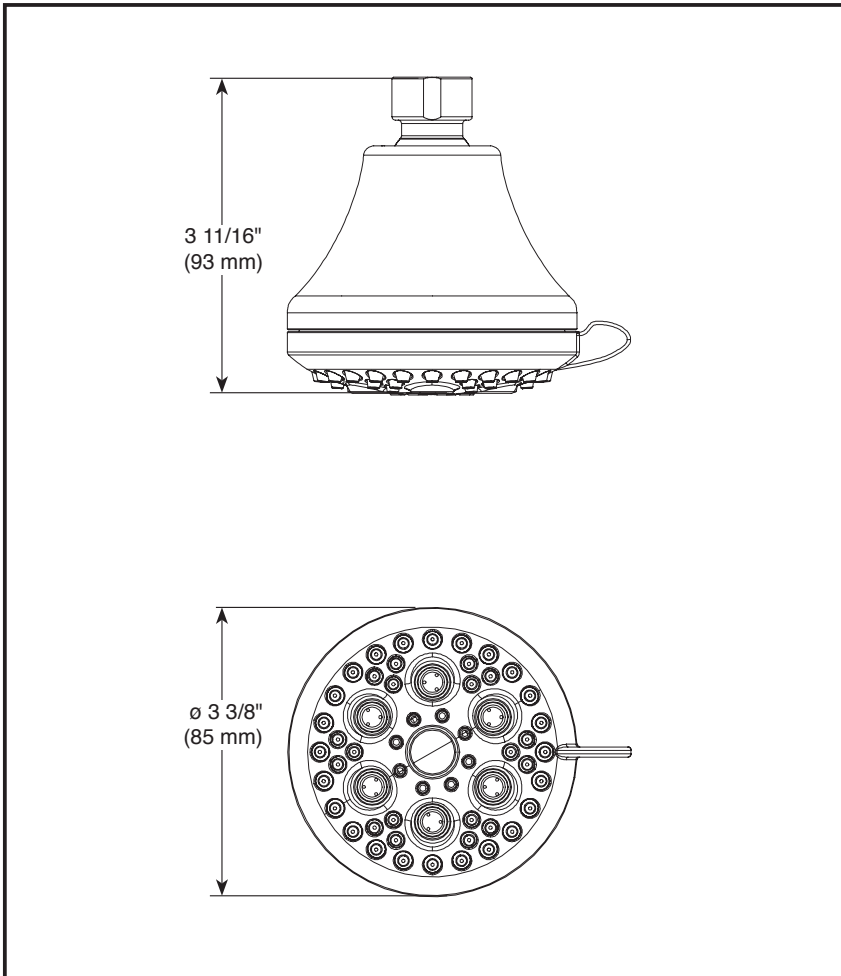

75556 ▲

Submitted Model No.: _____

Specific Features: _____

▲ Designate proper finish suffix

see what Delta can do™

SHOWER HEAD

- 5-Spray Setting Shower Head
- High Velocity Eco Spray

FEATURES:

- Touch-Clean® Nozzles

STANDARD SPECIFICATIONS:

- 1.75 gpm @80 PSI, 6.6 L/min @ 550 kPa
- Shower head with five spray settings
- Change spray modes with easy turn dial, pause is a non-positive shut-off
- Ball connector swivel angle is 32° (16° per side)
- High velocity eco spray