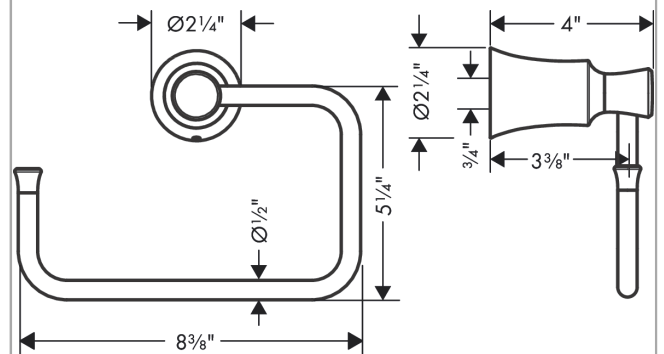

**Joleena
Towel Ring**

Finishes : **polished nickel** Part no. : **04786830**

Description

Features

- Metal holder
- Wall-mounted

Item details

List Price \$ 87.00

Compliance

Product image

Scale drawing

**Joleena
Towel Ring**

Finishes : **polished nickel** Part no. : **04786830**

Exploded drawing

Year of production: >09/19

Joleena

Towel Ring

Finishes : **polished nickel** Part no. : **04786830**

Spare parts list

Year of production: >**09/19**

Pos.	Description	Part no.	Price	PU
1	support element	93551000	-	1