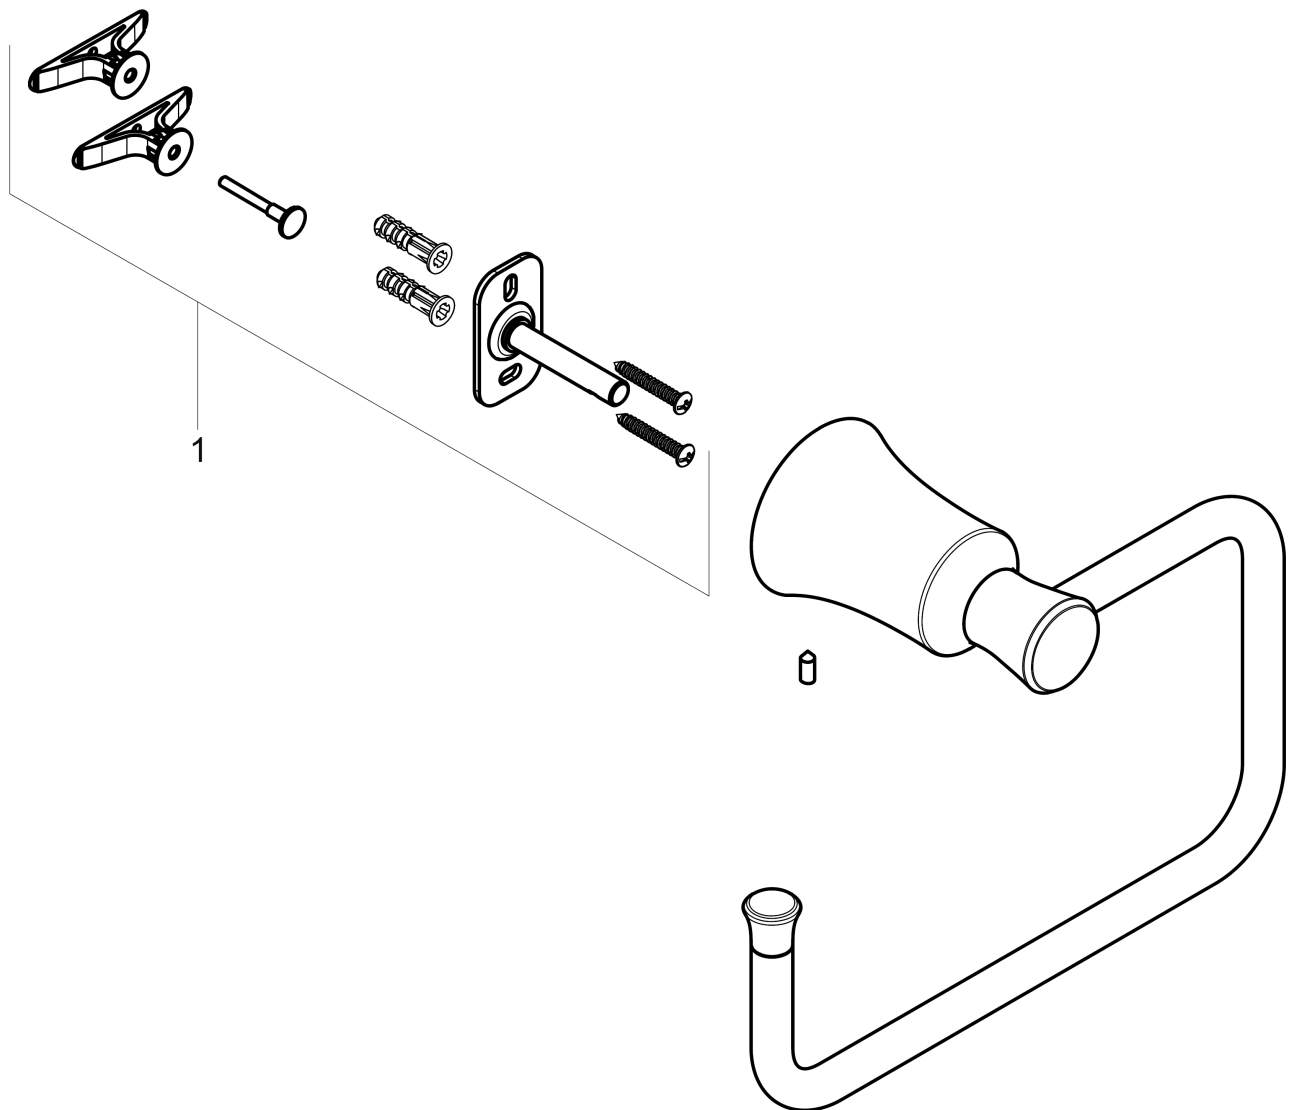

**Joleena
Towel Ring**

Finishes : **polished nickel** Part no. : **04786830**

Description

Features

- Metal holder
- Wall-mounted

Item details

List Price \$ 87.00

Compliance

Product image

Scale drawing

**Joleena
Towel Ring**

Finishes : **polished nickel** Part no. : **04786830**

Exploded drawing

Year of production: >09/19

Joleena

Towel Ring

Finishes : **polished nickel** Part no. : **04786830**

Spare parts list

Year of production: >**09/19**

Pos.	Description	Part no.	Price	PU
1	support element	93551000	-	1