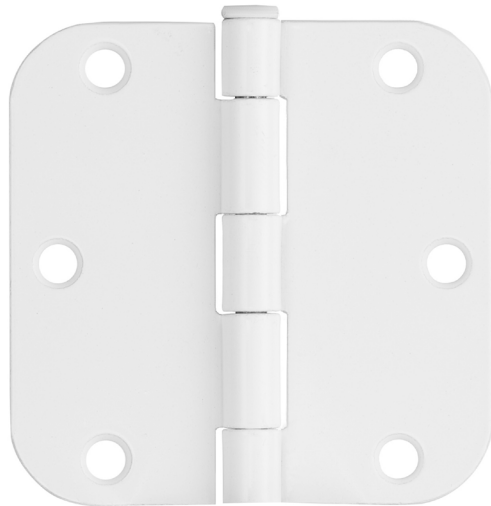

6-Hole 3.5" x 3.5", 5/8" Radius Door Hinge 12-Pack  
Painted White

SPECIFICATIONS

MATERIAL CONSTRUCTION:	Steel
MOUNTING HARDWARE INCLUDED:	#9 x 3/4" screws x 6
TOOLS NEEDED FOR INSTALLATION:	Screwdriver
ASSEMBLED DIMENSIONS:	3.5" H x 3.5" L x 0.13" W
ASSEMBLED WEIGHT:	4.93 lbs
CORNER RADIUS:	5/8"
HINGE TYPE:	Butt Hinge