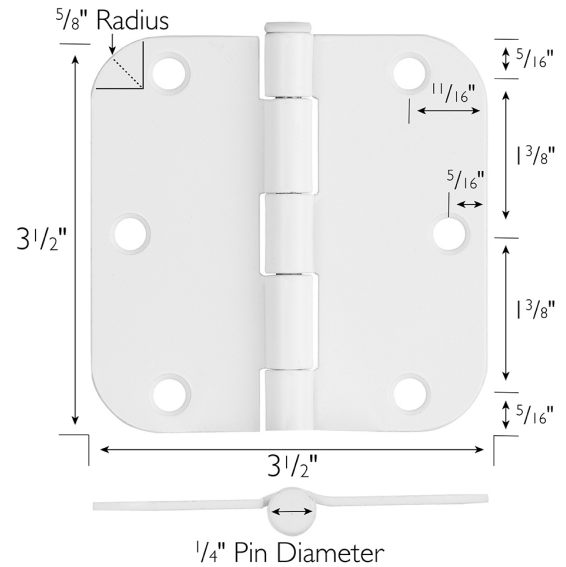

6-Hole 3.5" x 3.5", 5/8" Radius Door Hinge 12-Pack  
Painted White

SPECIFICATIONS

MATERIAL CONSTRUCTION:	Steel
MOUNTING HARDWARE INCLUDED:	#9 x 3/4" screws x 6
TOOLS NEEDED FOR INSTALLATION:	Screwdriver
ASSEMBLED DIMENSIONS:	3.5" H x 3.5" L x 0.13" W
ASSEMBLED WEIGHT:	4.93 lbs
CORNER RADIUS:	5/8"
HINGE TYPE:	Butt Hinge