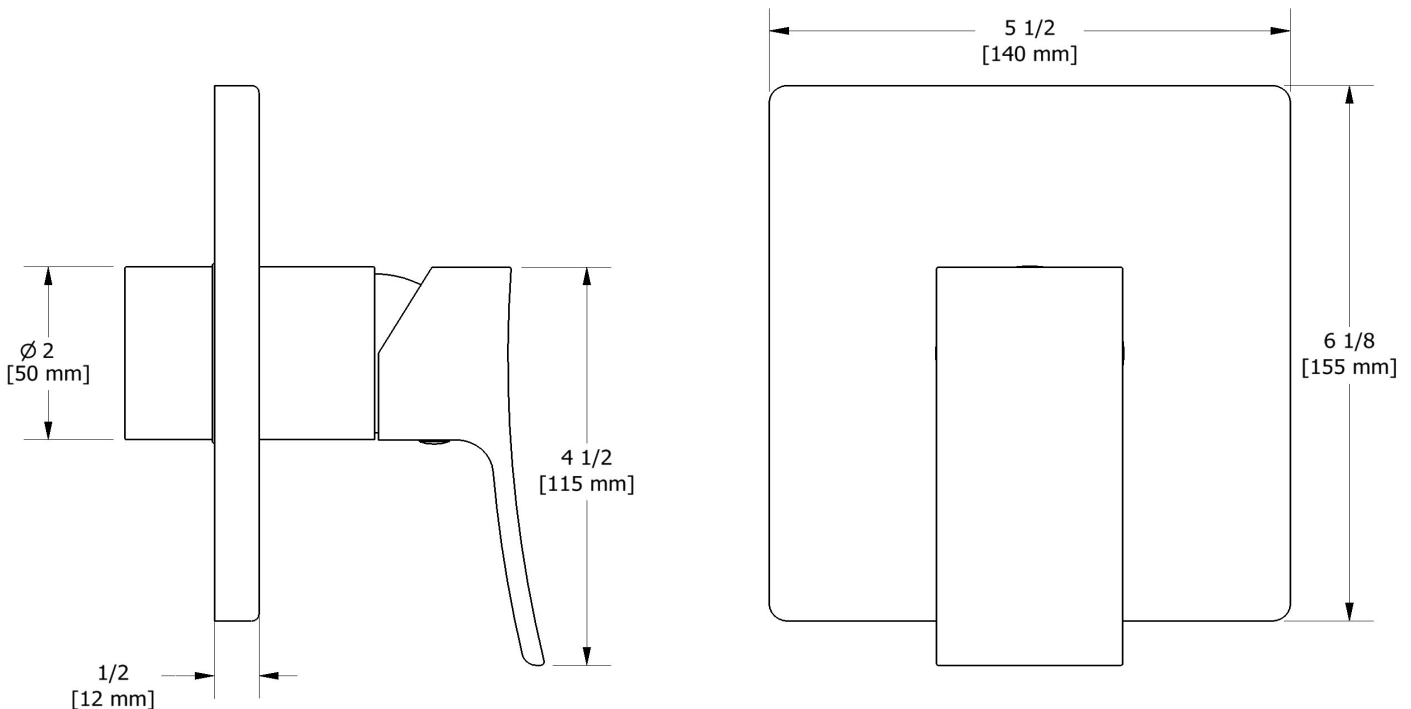

Certifications

- CSA B125.1
- ASME A112.18.1
- ASSE 1016
- CMR248 Approval
- ADA