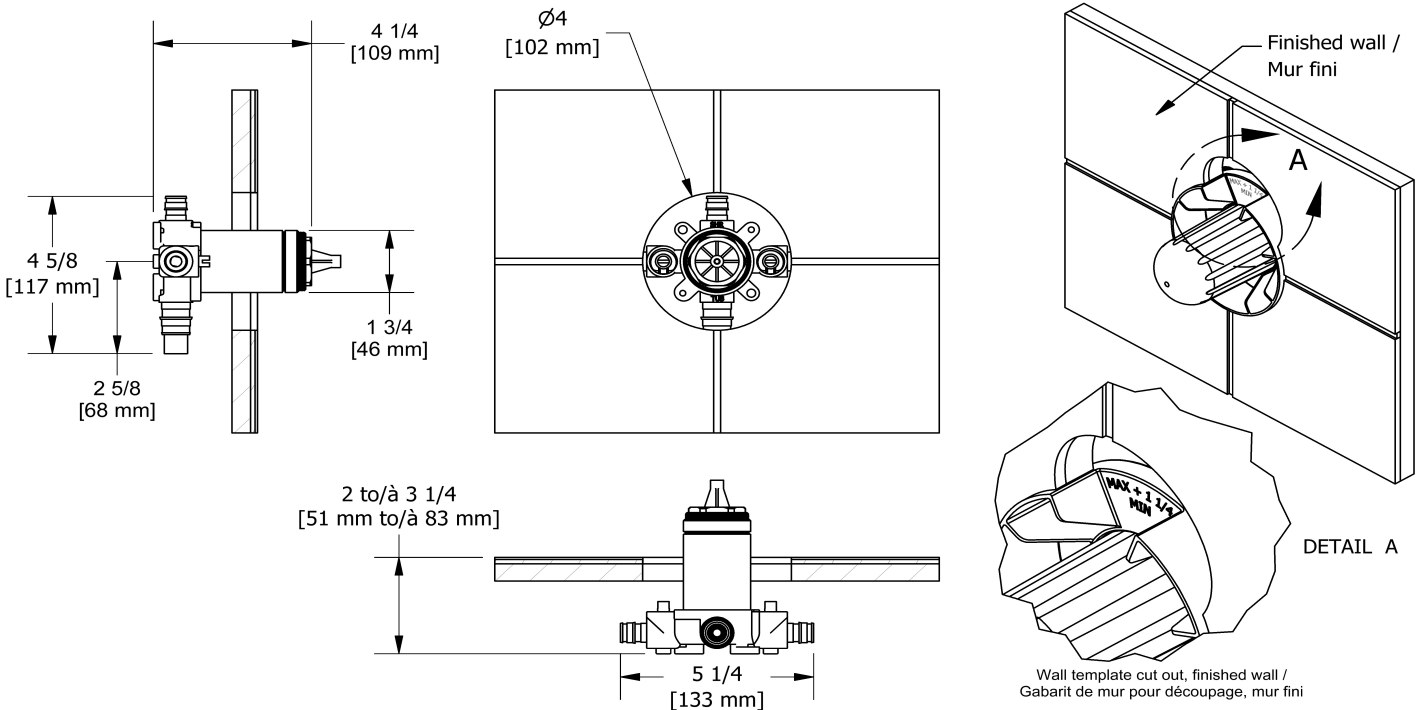

Certifications

- CSA B125.1
- ASME A112.18.1
- ASSE 1016
- CMR248 Approval

UPC®