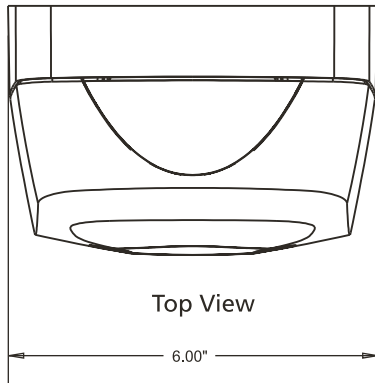

GOJO TFX™ DISPENSER DIMENSIONS

These dimensions apply to GOJO®, PURELL®, PROVON® and MICRELL® brand TFX dispensers.

Use the dimensions provided to ensure adequate wall spacing and clearance for the unit.