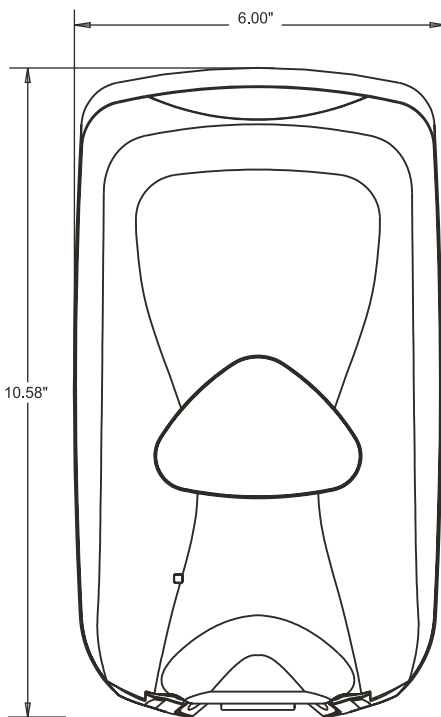

GOJO TFX™ DISPENSER DIMENSIONS

These dimensions apply to GOJO®, PURELL®, PROVON® and MICRELL® brand TFX dispensers.

Use the dimensions provided to ensure adequate wall spacing and clearance for the unit.