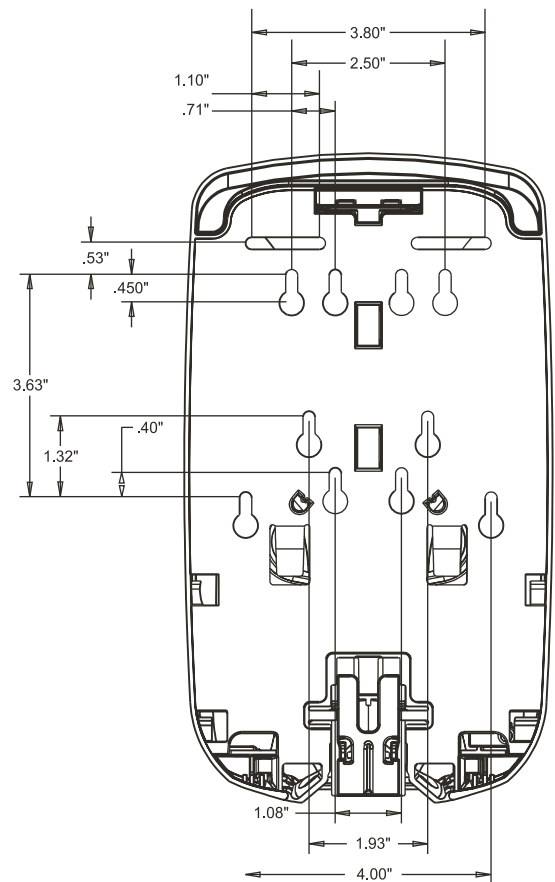

Back View

GOJO Industries, Inc.
One GOJO Plaza, Suite 500
P.O. Box 991 • Akron, OH 44309-0991
Tel: 1-330-255-6000 • Toll-free: 1-800-321-9647
Fax: 1-800-FAX-GOJO